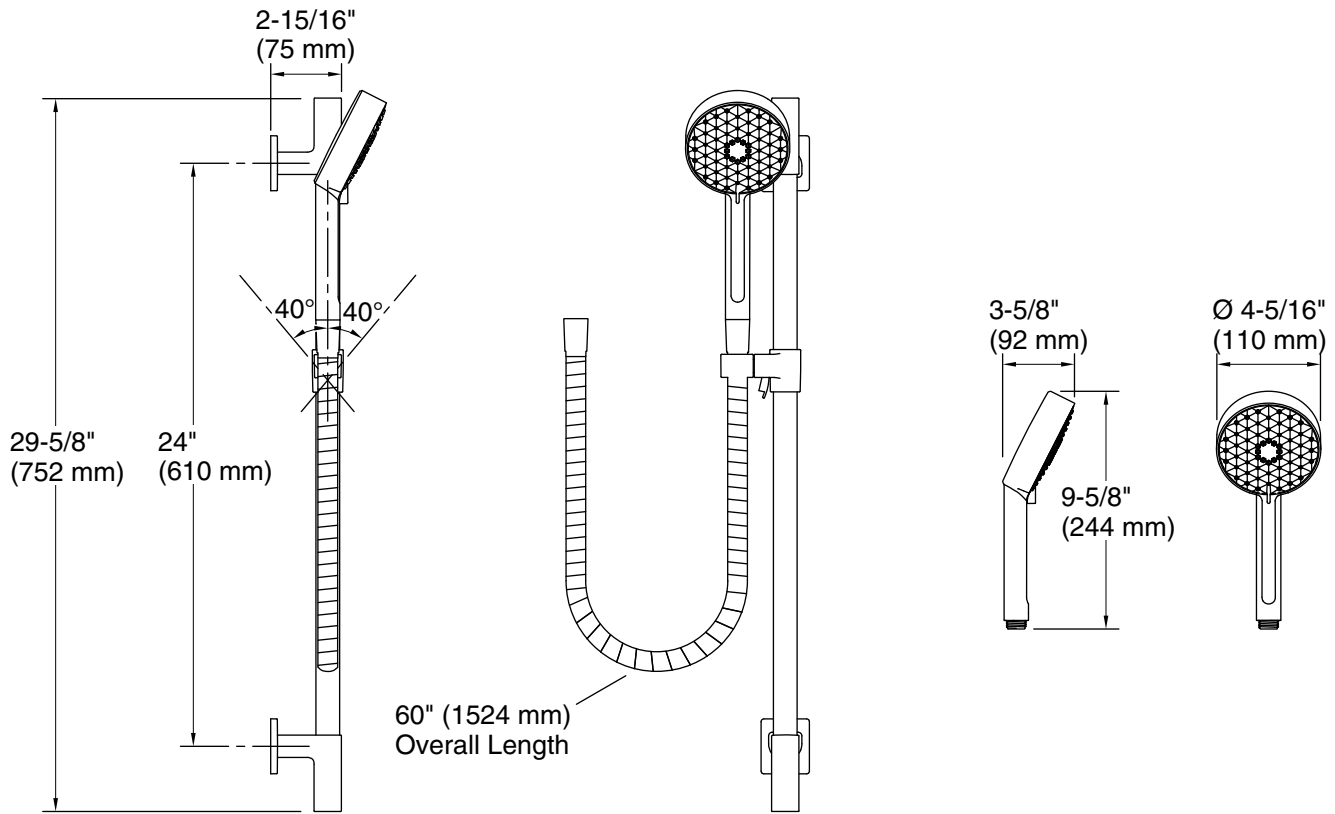

Technical Information

All product dimensions are nominal.

Handshower:

Rated maximum flow: 1.75 gal/min (6.6 l/min)

Notes

Install this product according to the installation instructions.

Plumbing codes require approved backflow prevention devices to be installed in-line to handshowers. Please consult with local plumbing officials.

Mount the sidebar to stud framing or install backing support. For tile or other solid finish surfaces: Predrill mounting holes through surface material only; do not drill into the stud. For drywall surface: No predrill is required.

ADA compliant when installed to the specific requirements of these regulations.