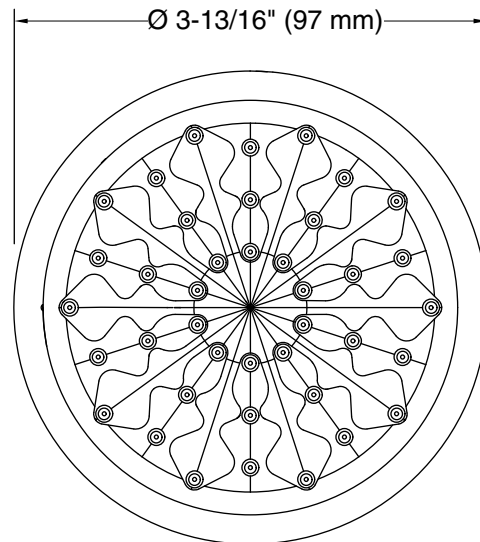

Technical Information

All product dimensions are nominal.

Drain included: No

Showerhead/Body Spray:

Rated maximum flow: 2.5 gal/min (9.5 l/min)

Pressure: 45 psi (3.1 bar)

Notes

Install this product according to the installation instructions.