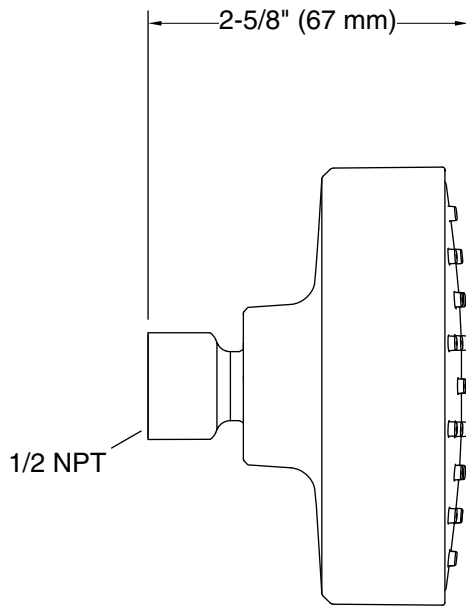

Technical Information

All product dimensions are nominal.

Drain included: No

Showerhead/Body Spray:

Rated maximum flow: 2.5 gal/min (9.5 l/min)

Pressure: 45 psi (3.1 bar)

Notes

Install this product according to the installation instructions.