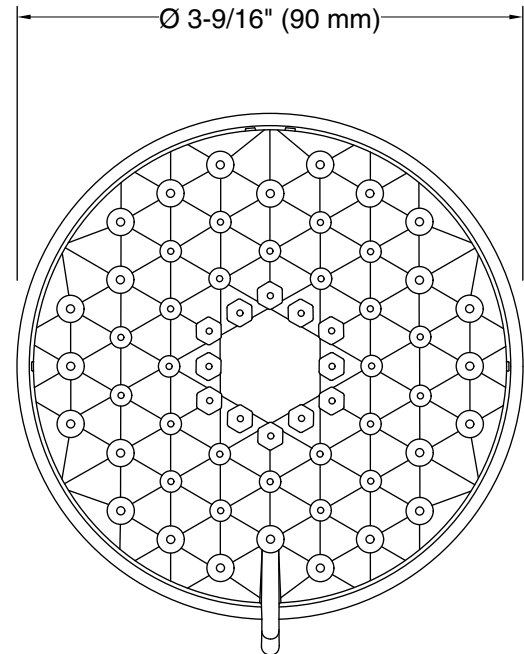

Technical Information

All product dimensions are nominal.

Showerhead/Body Spray:

Rated maximum flow: 2.5 gal/min (9.5 l/min)

flow:

Pressure: 45 psi (3.1 bar)

Notes

Install this product according to the installation instructions.