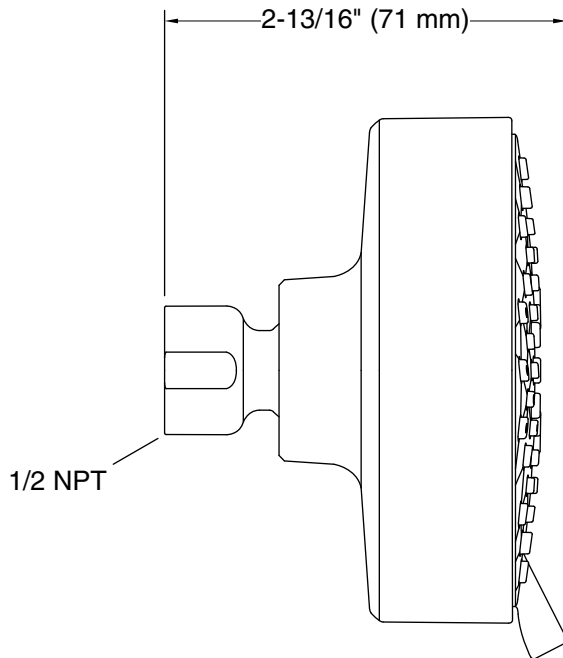

Technical Information

All product dimensions are nominal.

Showerhead/Body Spray:

Rated maximum flow: 2.5 gal/min (9.5 l/min)

flow:

Pressure: 45 psi (3.1 bar)

Notes

Install this product according to the installation instructions.