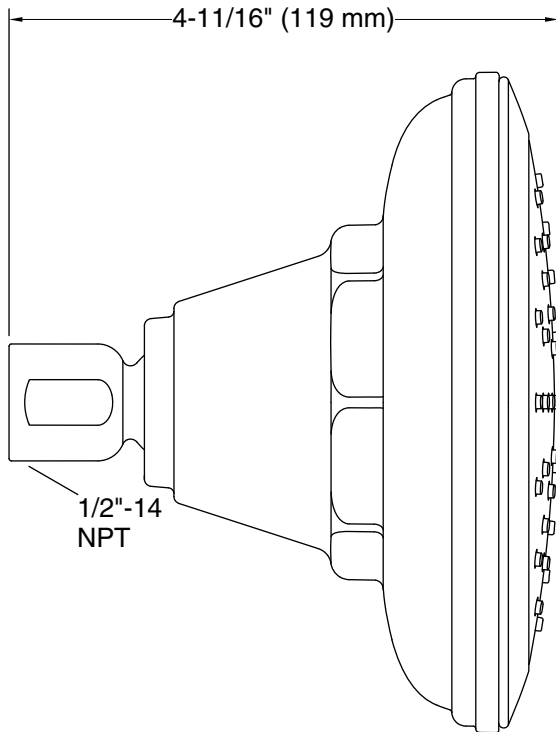

Technical Information

All product dimensions are nominal.

Showerhead/Body Spray:

Rated maximum flow: 1.75 gal/min (6.6 l/min)

Pressure: 80 psi (5.5 bar)

Notes

For use with automatic compensating valves rated at 1.4 gal/min (5.3 l/min) or less.

Install this product according to the installation instructions.