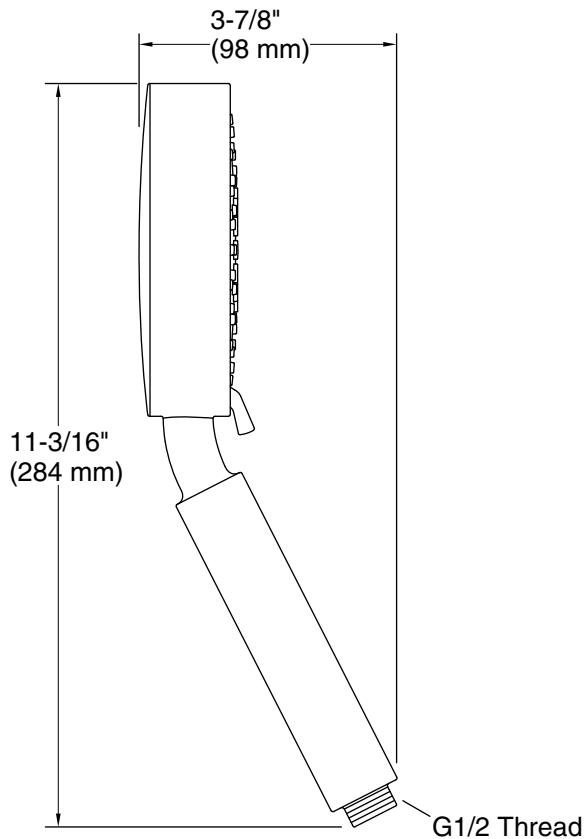

Technical Information

All product dimensions are nominal.

Drain included: No

Handshower:

Rated maximum flow: 1.75 gal/min (6.6 l/min)

Notes

Install this product according to the installation instructions.

Plumbing codes require an atmospheric vacuum breaker be installed in-line with handshowers. Please consult with local plumbing officials.

ADA, OBC, CSA B651 compliant when installed to the specific requirements of these regulations.