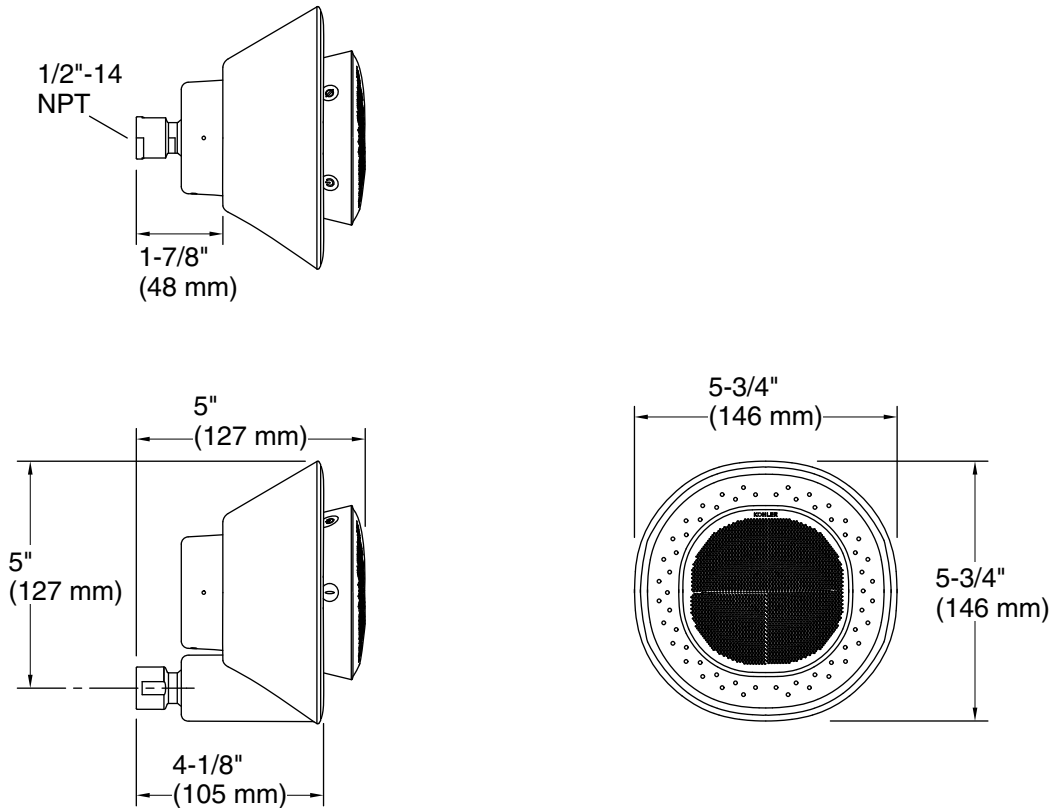

For the most current Specification Sheet, go to [www.kohler.com](http://www.kohler.com).

9-24-2023 21:15 - US/CA/MX

THE BOLD LOOK  
OF **KOHLER®**

**KOHLER** Faucets Single-function showerhead and wireless speaker with Amazon Alexa, 1.75 gpm  
**Moxie®**  
**K-28238-GKA**