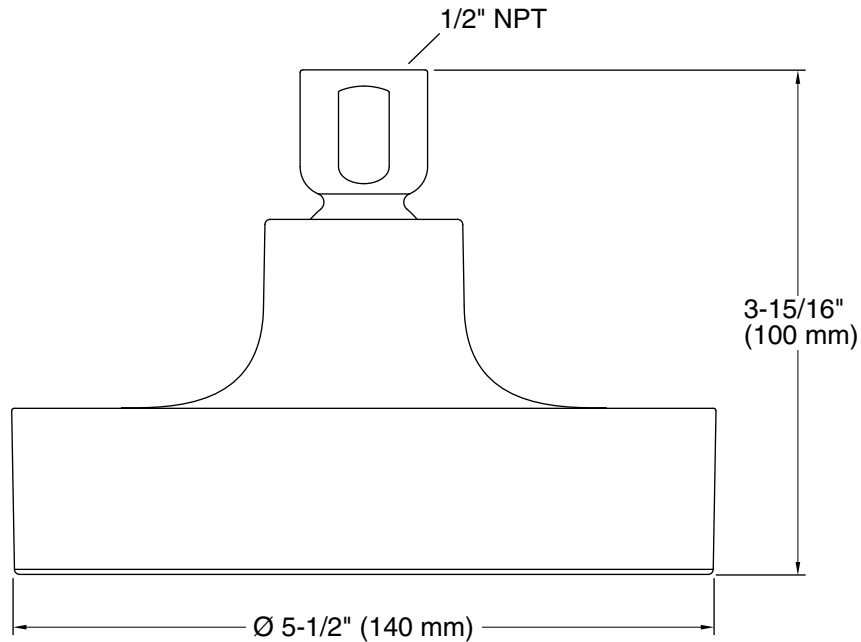

Technical Information

All product dimensions are nominal.

Handshower:

Pressure: 80 psi (5.5 bar)

Showerhead/Body Spray:

Rated maximum flow: 2.5 gal/min (9.5 l/min)

Pressure: 80 psi (5.5 bar)

Notes