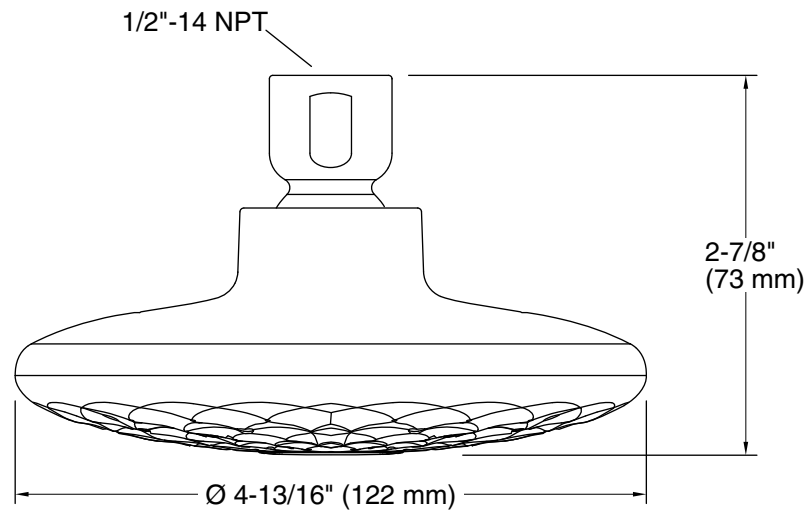

Color	Code	Description
	CP	Polished Chrome
	SN	Vibrant® Polished Nickel
	BN	Vibrant® Brushed Nickel

Technical Information

All product dimensions are nominal.

Showerhead/Body Spray:

Rated maximum flow: 2 gal/min (7.6 l/min)