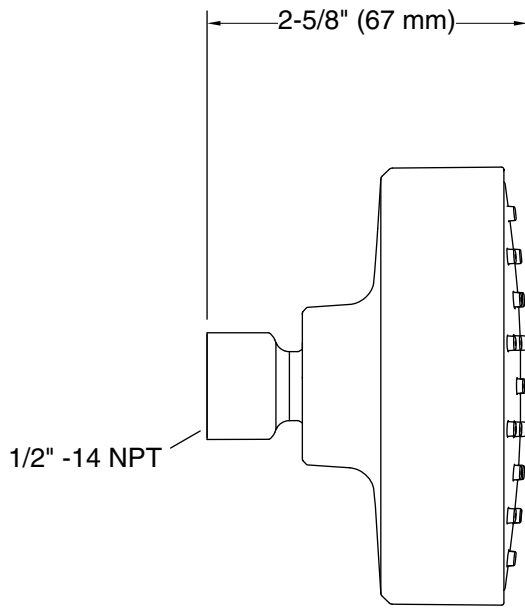

### Features

- Showerhead features contemporary design
- 1.75 gpm (6.6 lpm) showerhead flow rate
- Spray nozzles cover full area of 3-9/16" (90 mm) sprayhead
- Full coverage spray produces an encompassing spray ideal for everyday use
- MasterClean™ sprayface features an easy-to-clean surface that withstands mineral buildup
- This product can help a building earn Water Efficiency points in LEED® Green Building Rating System

### Installation

- Shower arm and flange sold separately
- Wall-mount
- 1/2 -14 NPT connection

**Technical Information**

All product dimensions are nominal.

Drain included: No

**Showerhead/Body Spray:**

Rated maximum flow: 1.75 gal/min (6.6 l/min)

**Notes**

Install this product according to the installation guide.