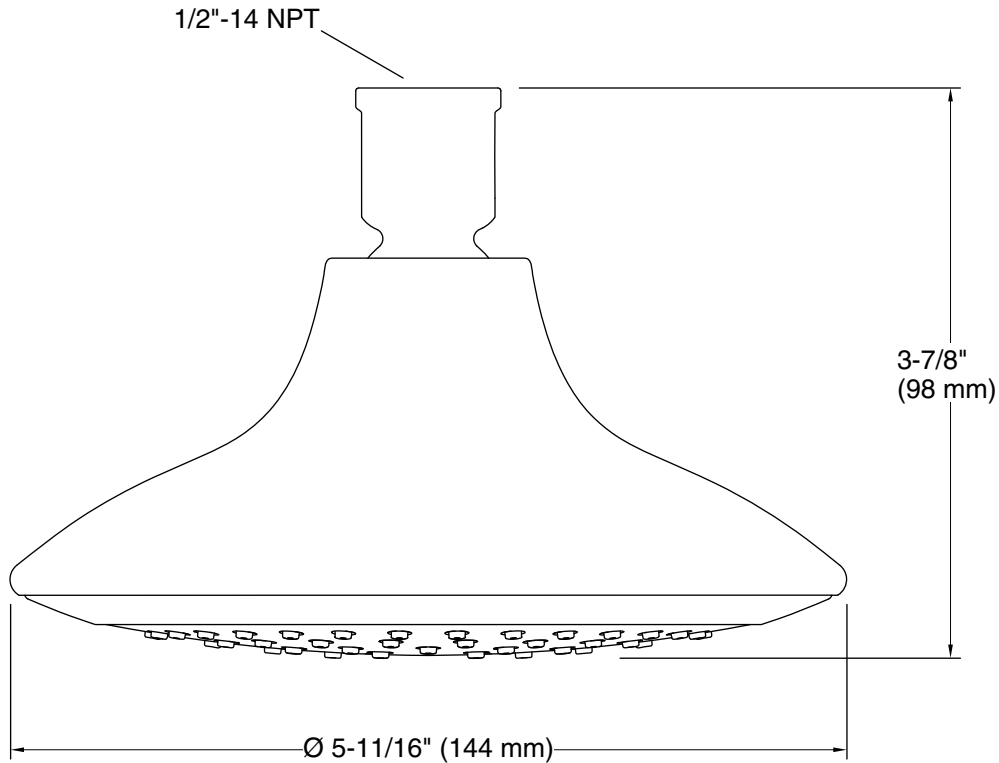

Installation

- 1/2 -14 NPT connection

Recommended Products/Accessories

K-7397 Shower Arm and Flange
K-45129 Shower Arm and Flange
K-23723 Faucet cleaner

Codes/Standards

ASME A112.18.1/CSA B125.1
DOE - Energy Policy Act 1992

Technical Information

All product dimensions are nominal.

Showerhead/Body Spray:

Rated maximum flow: 2.5 gal/min (9.5 l/min)

Notes

Install this product according to the installation guide.