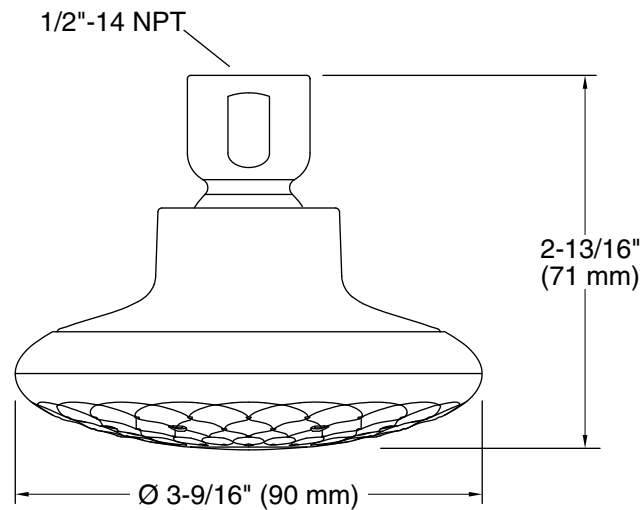

Material

- KOHLER® finishes resist corrosion and tarnishing

Installation

- Shower arm required for wall-mount installation

Recommended Products/Accessories

K-23723 Faucet cleaner

Codes/Standards

ASME A112.18.1/CSA B125.1
DOE - Energy Policy Act 1992
EPA WaterSense®
California Energy Commission (CEC)

Technical Information

All product dimensions are nominal.

Showerhead/Body Spray:

Rated maximum 1.5 gal/min (5.7 l/min)

flow:

Notes

Install this product according to the installation guide.