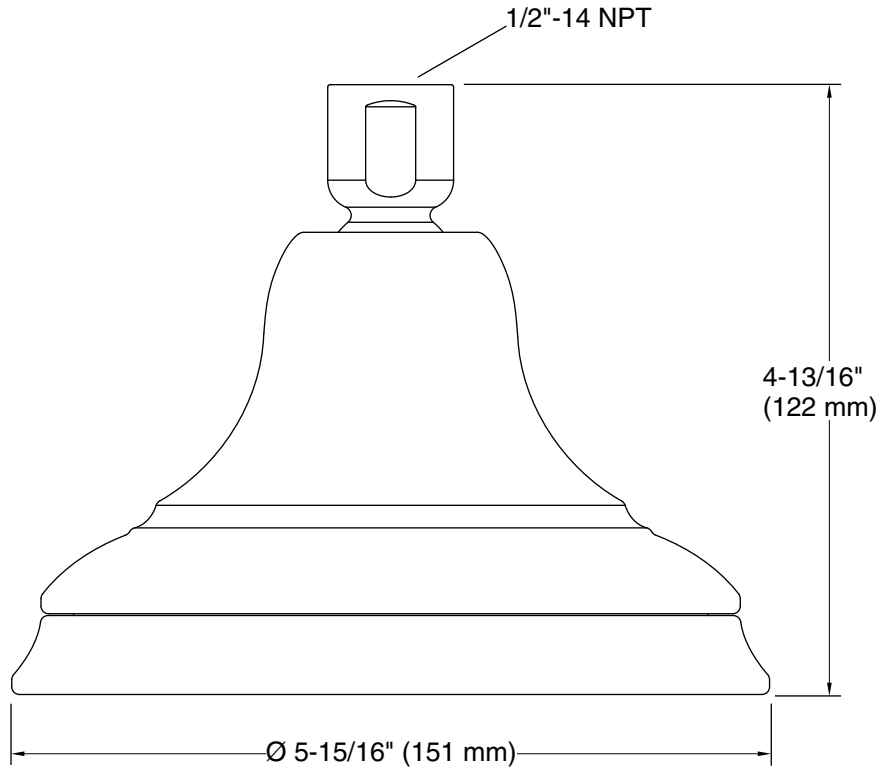

Technical Information

All product dimensions are nominal.

Showerhead/Body Spray:

Rated maximum flow: 2.5 gal/min (9.5 l/min)

Notes

Install this product according to the installation guide.