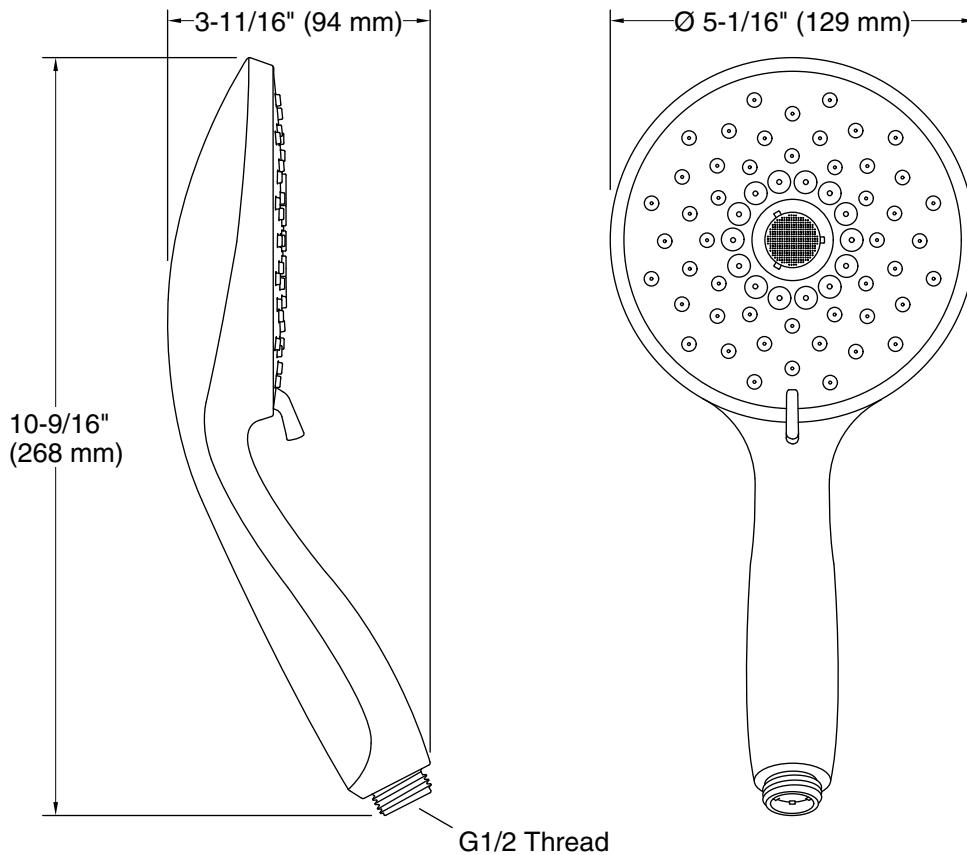

Technical Information

All product dimensions are nominal.

Handshower:

Rated maximum flow: 2.5 gal/min (9.5 l/min)

Notes

Install this product according to the installation instructions.

Plumbing codes require an atmospheric vacuum breaker (such as Kohler Model K-9660) be installed in-line with handshowers. Please consult with local plumbing officials.

ADA, OBC, CSA B651 compliant when installed to the specific requirements of these regulations.