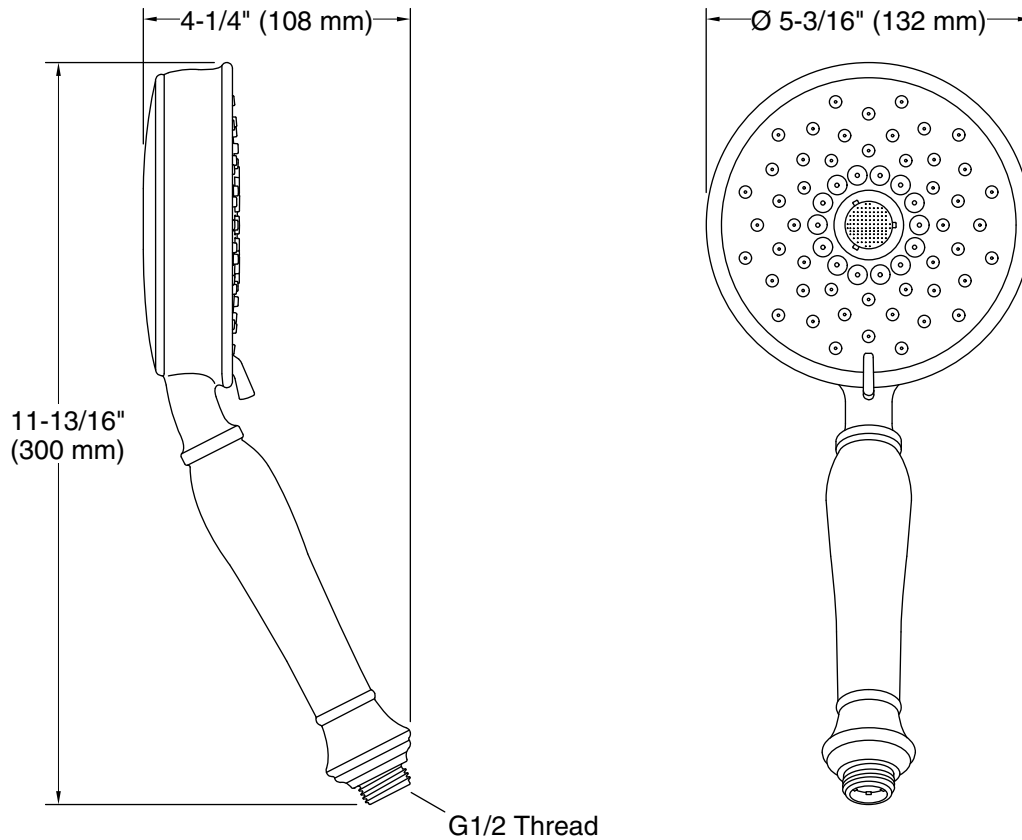

Technical Information

All product dimensions are nominal.

Handshower:

Rated maximum flow: 2.5 gal/min (9.5 l/min)

Notes

Install this product according to the installation instructions.

Plumbing codes require an atmospheric vacuum breaker (such as Kohler Model K-9660) be installed in-line with handshowers. Please consult with local plumbing officials.

ADA, OBC, CSA B651 compliant when installed to the specific requirements of these regulations.