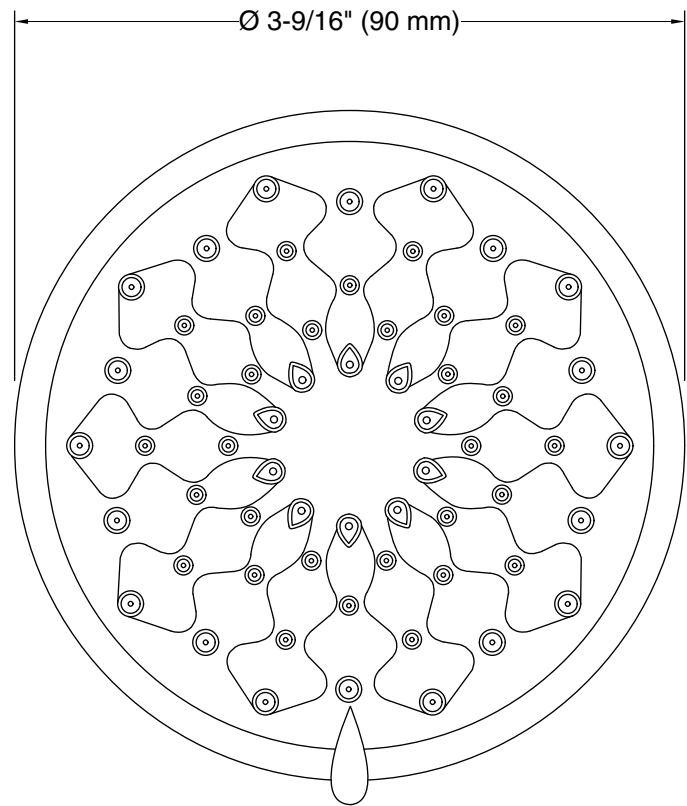

Features

- Showerhead features transitional nature-inspired design
- Advanced spray engine provides three alternate experiences: wide coverage, intense drenching, and targeted spray
- Wide coverage spray produces an encompassing spray for everyday use
- Intense drenching spray delivers a forceful spray ideal for rinsing shampoo from hair
- Targeted spray is a focused stream for targeting sore muscles or use as a utility spray
- Simple thumb tab smoothly transitions between sprays
- Spray nozzles cover full area of sprayhead
- MasterClean™ sprayface features an easy-to-clean surface that withstands mineral buildup
- 1.75 gpm (6.6 lpm) flow rate.
- 1/2" NPT connection
- This product can help a building earn Water Efficiency points in LEED® Green Building Rating System

Color tiles intended for reference only.

Color	Code	Description
-------	------	-------------

CP	Polished Chrome
BN	Vibrant® Brushed Nickel

Technical Information

All product dimensions are nominal.

Showerhead/Body Spray: