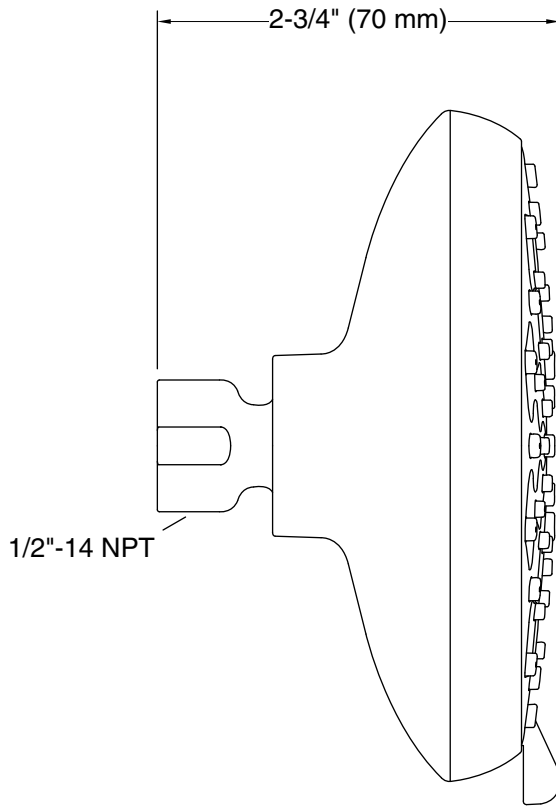

Features

- Showerhead features transitional nature-inspired design
- Advanced spray engine provides three alternate experiences: wide coverage, intense drenching, and targeted spray
- Wide coverage spray produces an encompassing spray for everyday use
- Intense drenching spray delivers a forceful spray ideal for rinsing shampoo from hair
- Targeted spray is a focused stream for targeting sore muscles or use as a utility spray
- Simple thumb tab smoothly transitions between sprays
- Spray nozzles cover full area of sprayhead
- MasterClean™ sprayface features an easy-to-clean surface that withstands mineral buildup
- 1.75 gpm (6.6 lpm) flow rate.
- 1/2" NPT connection
- This product can help a building earn Water Efficiency points in LEED® Green Building Rating System

Color tiles intended for reference only.

Color	Code	Description
-------	------	-------------

CP	Polished Chrome
BN	Vibrant® Brushed Nickel

Technical Information

All product dimensions are nominal.

Showerhead/Body Spray: