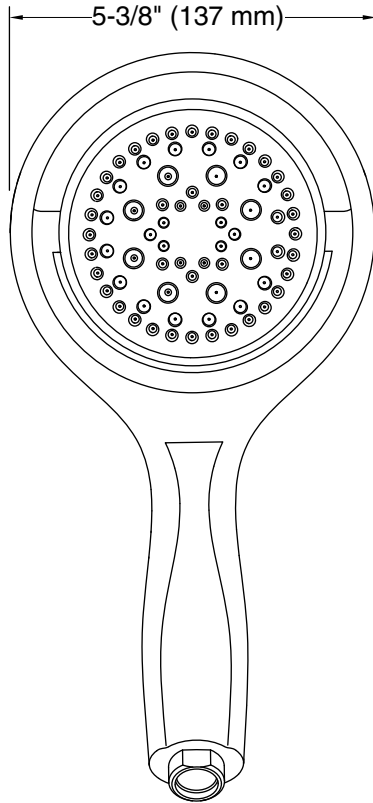

Technical Information

All product dimensions are nominal.

Drain included: No

Handshower:

Rated maximum flow: 2.5 gal/min (9.5 l/min)

Notes

For use with automatic compensating valves rated at 2.5 gal/min (9.5 l/min) or less.

Install this product according to the installation guide.

Plumbing codes require an atmospheric vacuum breaker (such as Kohler Model K-9660) be installed in-line with handshowers. Please consult with local plumbing officials.

OBC compliant when installed to the specific requirements of these regulations.