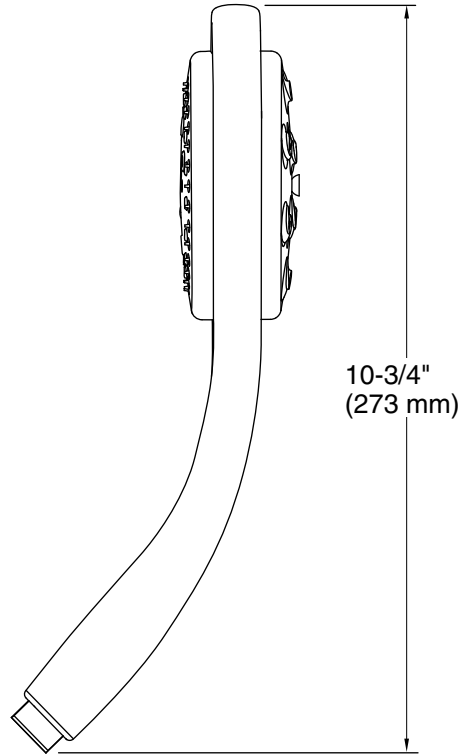

Technical Information

All product dimensions are nominal.

Drain included: No

Handshower:

Rated maximum flow: 2.5 gal/min (9.5 l/min)

Notes

For use with automatic compensating valves rated at 2.5 gal/min (9.5 l/min) or less.

Install this product according to the installation guide.

Plumbing codes require an atmospheric vacuum breaker (such as Kohler Model K-9660) be installed in-line with handshowers. Please consult with local plumbing officials.

OBC compliant when installed to the specific requirements of these regulations.