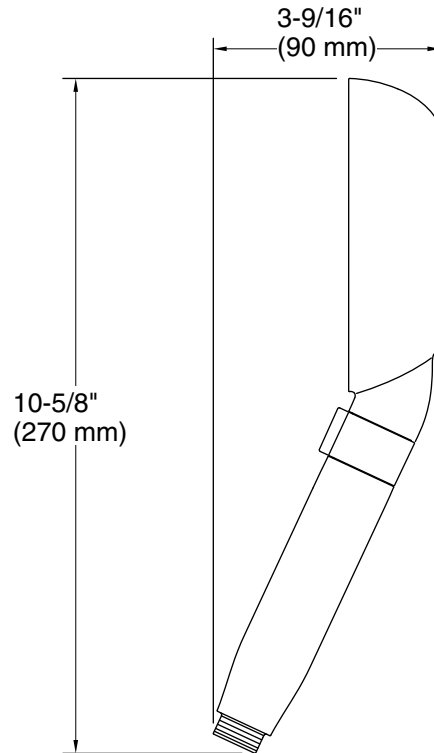

Features

- Wide coverage spray produces an encompassing spray for everyday use
- 1.5 gpm (5.7 lpm) maximum flow rate handshower allows you to save water without sacrificing performance or coverage
- Variable-flow lever lets you adjust from 1.5 gpm (5.7 lpm) down to 0.5 gpm (1.9 lpm) water pause for greater conservation during your shower routine
- Soft silicone sprayface is easy to clean
- Magnetic docking securely holds the handshower in place when paired with the Statement VES handshower holder and supply elbow
- This product can help a building earn Water Efficiency points in LEED® Green Building Rating System

Recommended Products/Accessories

- K-21051 Wall-mount handshower holder and supply elbow
- K-21049 60" shower hose
- K-21050 72" shower hose
- K-23723 Faucet cleaner

ADA CSA B651 OBC

Codes/Standards

ASME A112.18.1/CSA B125.1
DOE - Energy Policy Act 1992
EPA WaterSense®
California Energy Commission (CEC)
ADA
ICC/ANSI A117.1
CSA B651
OBC

Technical Information

All product dimensions are nominal.

Handshower:

Rated maximum flow: 1.5 gal/min (5.7 l/min)
Pressure: 45 psi (3.1 bar)

Notes

ADA, OBC, CSA B651 compliant when installed to the specific requirements of these regulations.