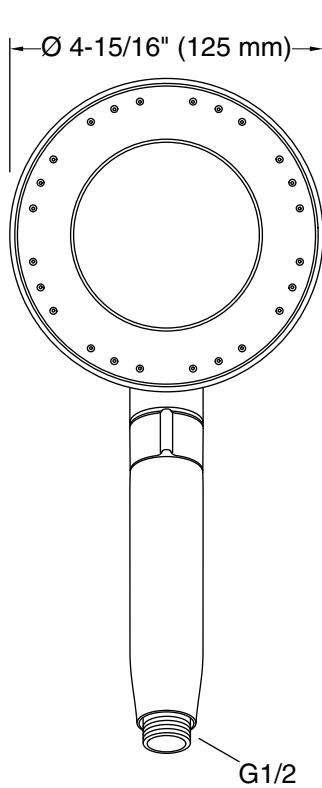

Features

- Wide coverage spray produces an encompassing spray for everyday use
- 1.5 gpm (5.7 lpm) maximum flow rate handshower allows you to save water without sacrificing performance or coverage
- Variable-flow lever lets you adjust from 1.5 gpm (5.7 lpm) down to 0.5 gpm (1.9 lpm) water pause for greater conservation during your shower routine
- Soft silicone sprayface is easy to clean
- Magnetic docking securely holds the handshower in place when paired with the Statement VES handshower holder and supply elbow
- This product can help a building earn Water Efficiency points in LEED® Green Building Rating System

Recommended Products/Accessories

- K-21051 Wall-mount handshower holder and supply elbow
- K-21049 60" shower hose
- K-21050 72" shower hose
- K-23723 Faucet cleaner

ADA CSA B651 OBC

Codes/Standards

ASME A112.18.1/CSA B125.1
DOE - Energy Policy Act 1992
EPA WaterSense®
California Energy Commission (CEC)
ADA
ICC/ANSI A117.1
CSA B651
OBC

Technical Information

All product dimensions are nominal.

Handshower:

Rated maximum flow: 1.5 gal/min (5.7 l/min)
Pressure: 45 psi (3.1 bar)

Notes

ADA, OBC, CSA B651 compliant when installed to the specific requirements of these regulations.