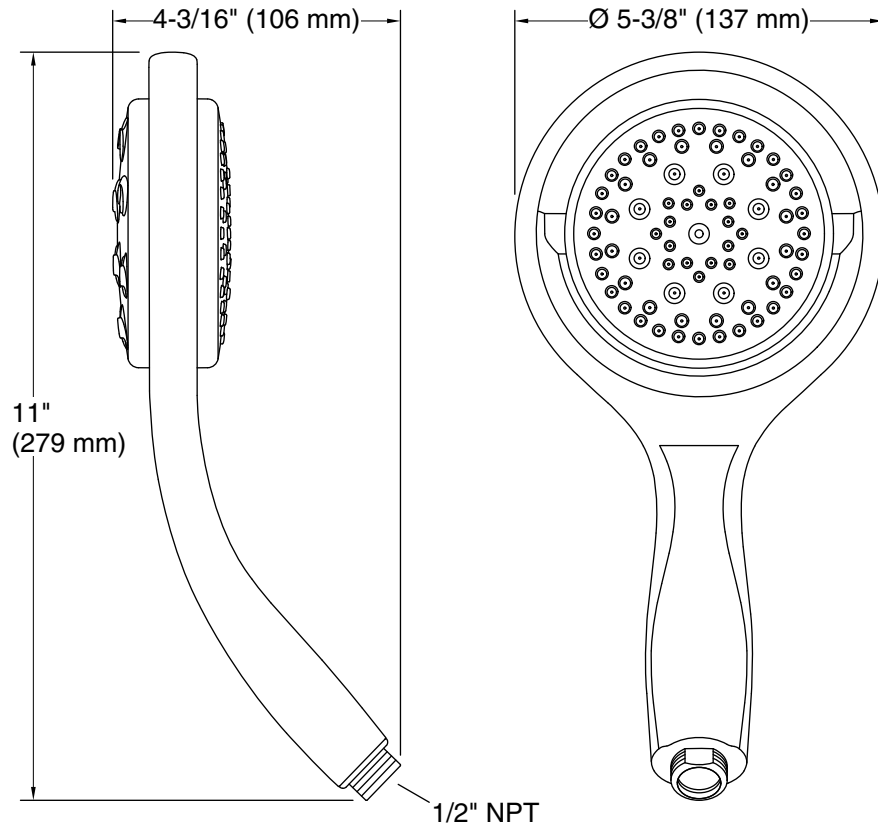

Features

- With innovative Flipstream® technology, the Flipside handshower dedicates a single sprayhead surface to each of four unique sprays
- Changing sprays is as easy as turning the head on its axis
- Ergonomic design is easy to use, even with soapy hands
- Komotion® spray delivers a soothing, circular water pattern
- Kotton® spray releases a dense, luxurious downpour of water
- Koverage® spray delivers full-coverage spray for everyday showering
- Kurrent® spray offers a targeted massage to ease away aches and pains
- 1.75 gpm (6.6 lpm) flow rate.
- Requires K-8593 or K-9514 shower hose (sold separately)
- This product can help a building earn Water Efficiency points in LEED® Green Building Rating System

Required Products/Accessories

K-8593 72" Shower Hose

or

K-9514 60" Shower Hose

Recommended Products/Accessories

K-23723 Faucet cleaner

OBC

Codes/Standards

Color tiles intended for reference only.

Color Code Description

	CP	Polished Chrome
---	----	-----------------

Technical Information

All product dimensions are nominal.

Drain included: No

Handshower:

Rated maximum flow: 1.75 gal/min (6.6 l/min)

Pressure: 45 psi (3.1 bar)

Notes

Install this product according to the installation instructions.

Plumbing codes require approved backflow prevention devices to be installed in-line to handshowers. Please consult with local plumbing officials.