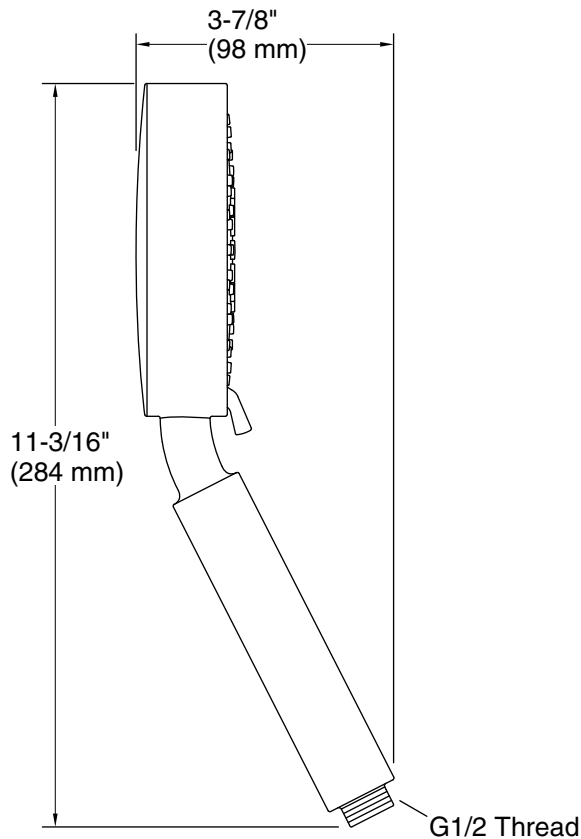

Technical Information

All product dimensions are nominal.

Handshower:

Rated maximum flow: 2.5 gal/min (9.5 l/min)

Notes

Install this product according to the installation instructions.

Plumbing codes require an atmospheric vacuum breaker (such as Kohler Model K-9660) be installed in-line with handshowers. Please consult with local plumbing officials.

ADA, OBC, CSA B651 compliant when installed to the specific requirements of these regulations.