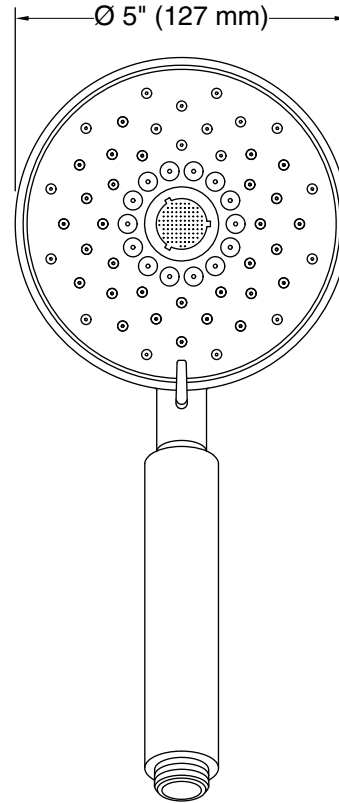

Technical Information

All product dimensions are nominal.

Handshower:

Rated maximum flow: 2.5 gal/min (9.5 l/min)

Notes

Install this product according to the installation instructions.

Plumbing codes require an atmospheric vacuum breaker (such as Kohler Model K-9660) be installed in-line with handshowers. Please consult with local plumbing officials.

ADA, OBC, CSA B651 compliant when installed to the specific requirements of these regulations.