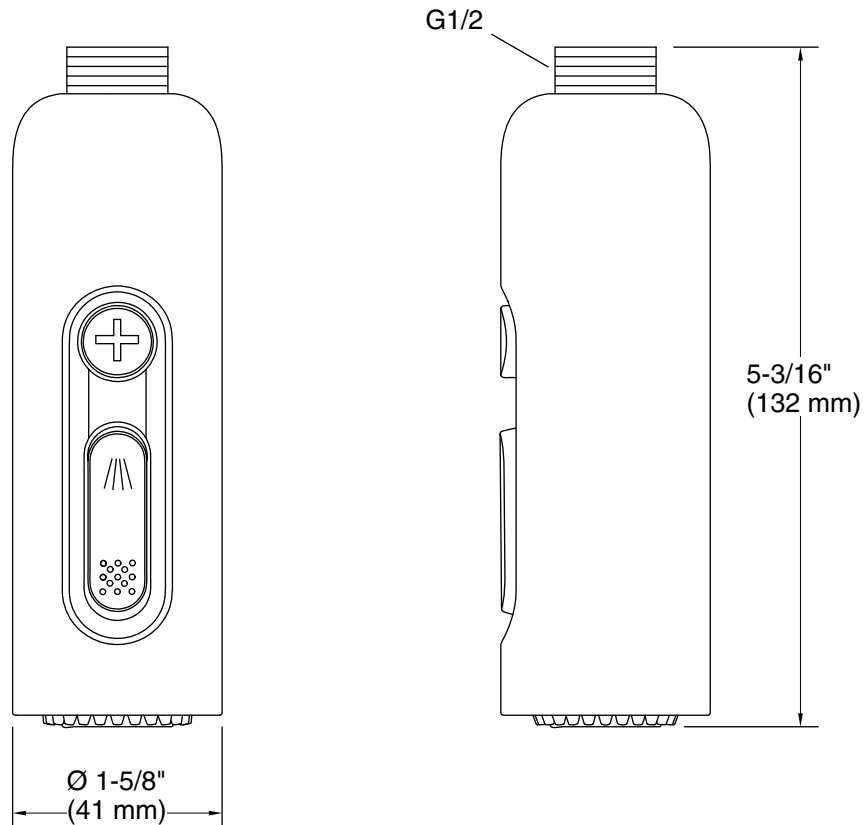

Features

- Multifunction handshower offers two spray options
- Sweep® spray provides a wide massage stream of fine droplets with moderate pressure
- Cloud spray experience restores with a thick cloud of silky, super-fine water droplets
- MasterClean™ sprayface features an easy-to-clean surface that withstands mineral buildup
- Optimized sprayface for maximum performance
- 1.75 gpm (6.6 lpm) maximum flow rate at 45 psi (3.1 bar)
- This product can help a building earn Water Efficiency points in LEED® Green Building Rating System

Material

- Premium material construction for durability and reliability
- KOHLER® finishes resist corrosion and tarnishing

Installation

- G 1/2 inlet connection
- Requires shower hose (sold separately)
- Requires wand handshower holder or ceiling-mount dual shower arm (sold separately)
- Not recommended for use with a standard handshower holder

Recommended Products/Accessories

K-23723 Faucet cleaner

Optional Products/Accessories

K-7394 6" ceiling-mount single-function rainhead arm & flange

Codes/Standards

ASME A112.18.1/CSA B125.1
DOE - Energy Policy Act 1992
EPA WaterSense®
California Energy Commission (CEC)

Technical Information

All product dimensions are nominal.

Handshower:

Rated maximum flow: 1.75 gal/min (6.6 l/min)
Pressure: 45 psi (3.1 bar)