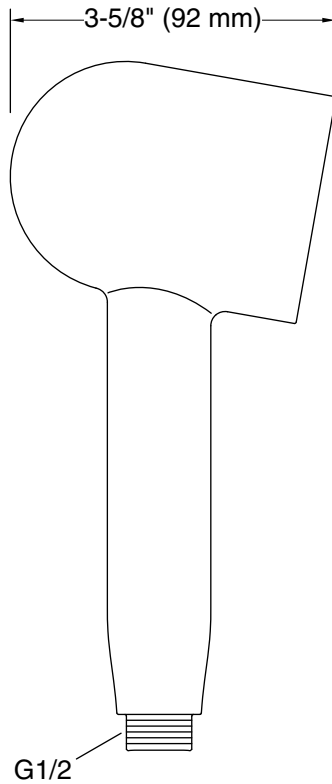

### Installation

- 1/2 -14 NPT connection
- Requires shower hose (sold separately)
- Bracket or sidebar required for wall-mount installation
- Deck-mount holder required for deck-mount installation

### Recommended Products/Accessories

- K-9514 60" Shower Hose
- K-8593 72" Shower Hose
- K-26309 Wall-mount handshower holder
- K-26310 Wall-mount handshower holder with supply elbow and check valve
- K-26312 32-1/8" sidebar
- K-26313 40" sidebar
- K-26314 31-1/2" deluxe sidebar with integrated water supply
- K-23723 Faucet cleaner

### Technical Information

All product dimensions are nominal.