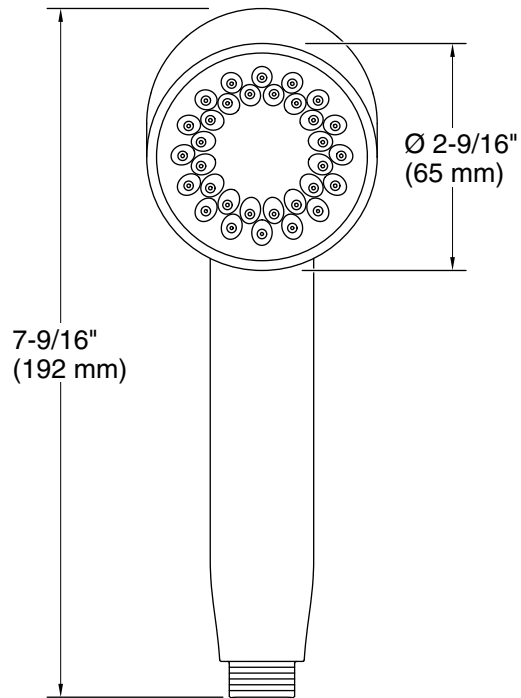

### Features

- Single-function handshower delivers a full, consistent spray, regardless of water pressure
- Infinity provides three spray experiences in one: strong-rinsing (top), massaging (middle), and broad coverage (lower)
- MasterClean™ sprayface features an easy-to-clean surface that withstands mineral buildup
- Optimized sprayface for maximum performance
- 2.5 gpm (9.5 lpm) maximum flow rate at 45 psi (3.1 bar)

### Installation

- 1/2 -14 NPT connection
- Requires shower hose (sold separately)
- Bracket or sidebar required for wall-mount installation
- Deck-mount holder required for deck-mount installation

### Recommended Products/Accessories

- K-9514 60" Shower Hose
- K-8593 72" Shower Hose
- K-26309 Wall-mount handshower holder
- K-26310 Wall-mount handshower holder with supply elbow and check valve
- K-26312 32-1/8" sidebar
- K-26313 40" sidebar
- K-26314 31-1/2" deluxe sidebar with integrated water supply
- K-23723 Faucet cleaner

### Technical Information

All product dimensions are nominal.