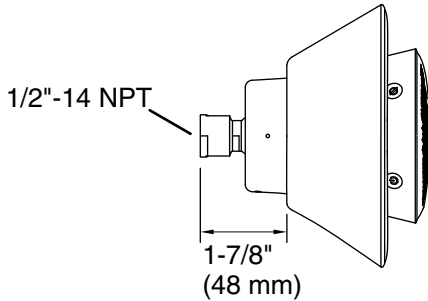

Technical Information

All product dimensions are nominal.

- Power source: Battery - DC, included
- Amplifier channels: 1 at 10 W per channel
- Charge time: 3 hours
- Usage time: 9 hours
- Bluetooth® range: 32.8 ft (10 m)
- Bluetooth® version: 5.0
- Max. Ambient temp: 140°F (60°C)

Showerhead/Body Spray:

- Rated maximum flow: 1.75 gal/min (6.6 l/min)
- Pressure: 80 psi (5.5 bar)

Notes

- Install this product according to the installation instructions.
- Follow local building electrical codes.
- A Bluetooth® wireless device is required to stream music.
- For use with automatic compensating valves rated at 1.50 gal/min (5.7 L./min) or less.