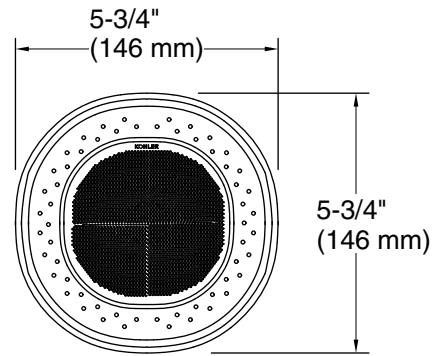

Technical Information

All product dimensions are nominal.

- Power source: Battery - DC, included
- Amplifier channels: 1 at 10 W per channel
- Charge time: 3 hours
- Usage time: 9 hours
- Bluetooth® range: 32.8 ft (10 m)
- Bluetooth® version: 5.0
- Max. Ambient temp: 140°F (60°C)

Showerhead/Body Spray:

- Rated maximum flow: 1.75 gal/min (6.6 l/min)
- Pressure: 80 psi (5.5 bar)

Notes

- Install this product according to the installation instructions.
- Follow local building electrical codes.
- A Bluetooth® wireless device is required to stream music.
- For use with automatic compensating valves rated at 1.50 gal/min (5.7 L./min) or less.