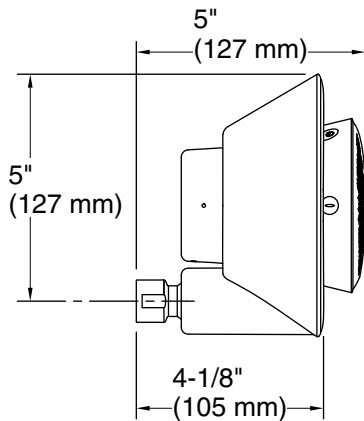

Technical Information

All product dimensions are nominal.

- Power source: Battery - DC, included
- Amplifier channels: 1 at 10 W per channel
- Charge time: 3 hours
- Usage time: 9 hours
- Bluetooth® range: 32.8 ft (10 m)
- Bluetooth® version: 5.0
- Max. Ambient temp: 140°F (60°C)

Showerhead/Body Spray:

- Rated maximum flow: 1.75 gal/min (6.6 l/min)
- Pressure: 80 psi (5.5 bar)

Notes

- Install this product according to the installation instructions.
- Follow local building electrical codes.
- A Bluetooth® wireless device is required to stream music.
- For use with automatic compensating valves rated at 1.50 gal/min (5.7 L./min) or less.