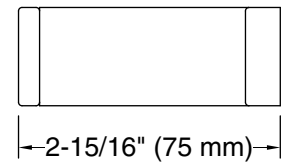

Color tiles intended for reference only.

Color	Code	Description
	CP	Polished Chrome
	BN	Vibrant® Brushed Nickel
	BL	Matte Black

Technical Information

All product dimensions are nominal.

Material: Zinc, Stainless Steel