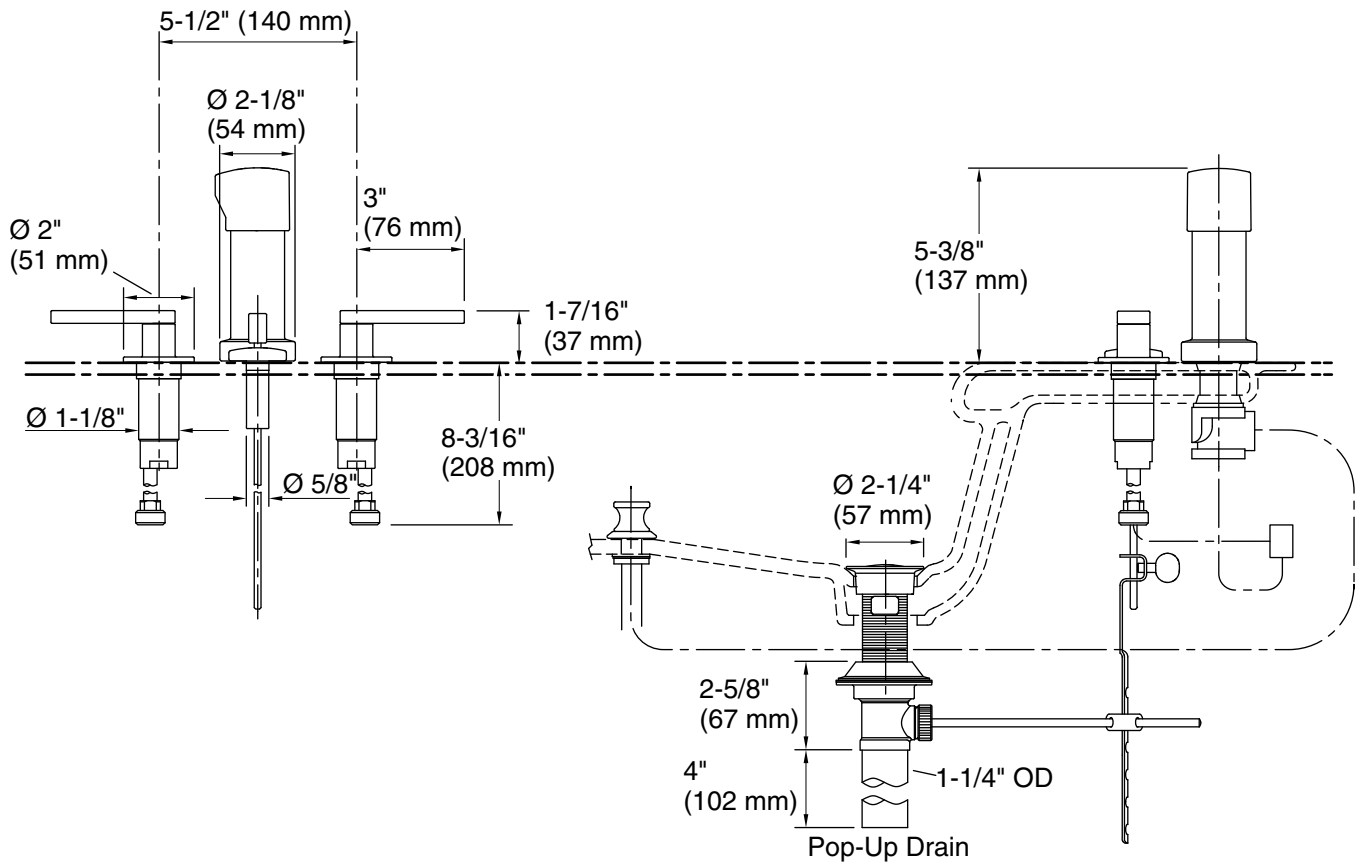

Color	Code	Description
	CP	Polished Chrome
	TT	Vibrant Titanium

Technical Information

All product dimensions are nominal.

Drain tailpiece included: Yes

Notes

Install this product according to the installation guide.