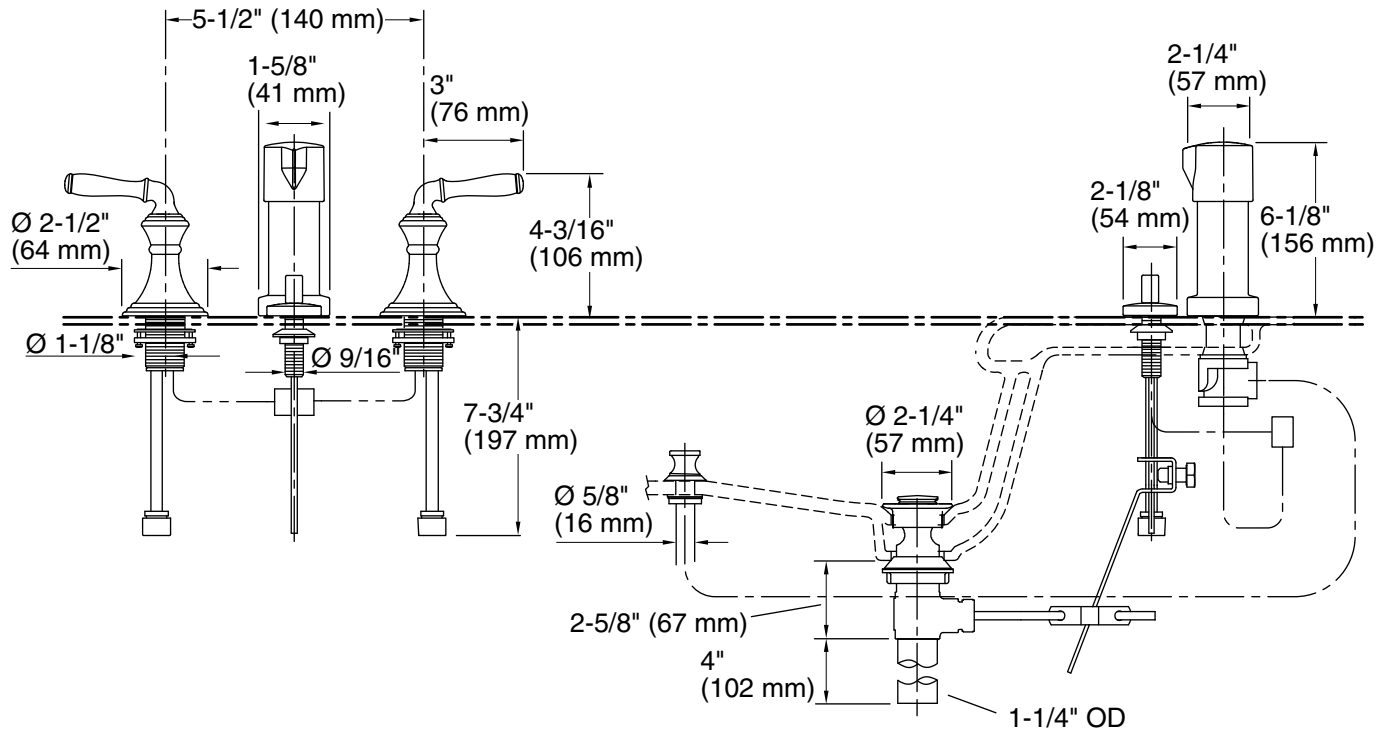

Installation

- For 5-1/2" (140 mm) centers
- Fixture-mount transfer valve/vacuum breaker with vertical spray

Recommended Products/Accessories

- K-23726 Drain treatment
- K-23723 Faucet cleaner
- K-10550 18" Towel Bar
- K-10551 24" Towel Bar
- K-10554 Toilet paper holder
- K-10555 Robe Hook
- K-10557 Towel Ring

Color	Code	Description
	CP	Polished Chrome
	PB	Vibrant® Polished Brass
	BN	Vibrant® Brushed Nickel
	2BZ	Oil-Rubbed Bronze

Technical Information

All product dimensions are nominal.

Notes

Install this product according to the installation guide.