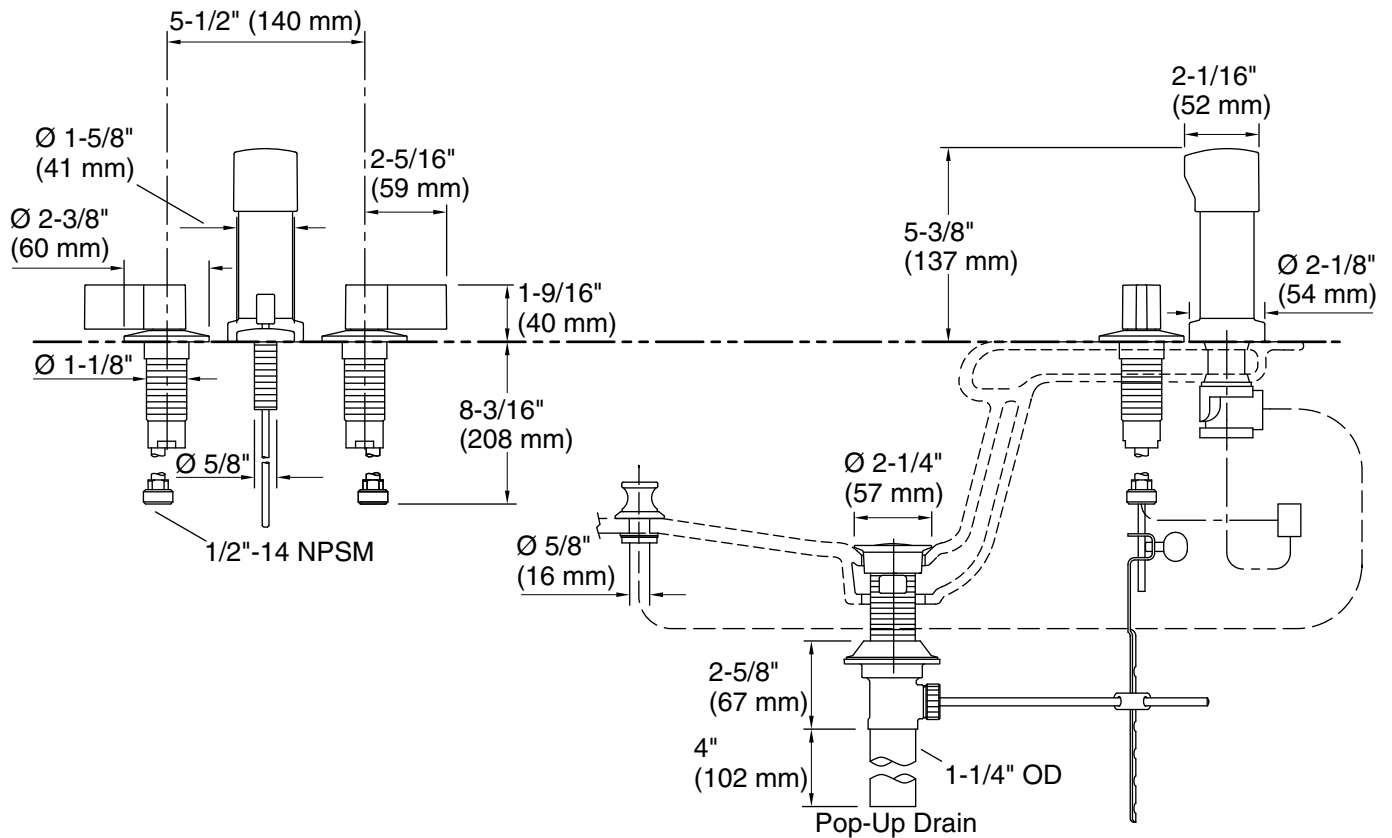

Features

- Two lever handles offer separate control of hot and cold water
- Vertical spray delivers gentle, localized stream of water
- Fixture-mount vacuum breaker
- Includes metal pop-up drain with 1-1/4" (32 mm) tailpiece
- Coordinates with Components faucets, accessories, and showering components to complete your bathroom
- UltraGlide® valves with dry-stem technology are designed to eliminate common leak paths and provide smooth, effortless control

Material

- Premium metal construction for durability and reliability
- KOHLER® finishes resist corrosion and tarnishing

Installation

- Fixture-mount

Recommended Products/Accessories

- K-23726 Drain treatment
- K-23723 Faucet cleaner
- K-78372 18" Towel Bar
- K-78373 24" Towel Bar
- K-78375 24" Double Towel Bar
- K-78377 Hand Towel Arm
- K-78378 Robe Hook
- K-78379 Double Towel Arm
- K-78382 Pivoting toilet paper holder
- K-78383 Vertical toilet paper holder
- K-78384 Covered double toilet paper holder

Color	Code	Description
	CP	Polished Chrome
	BN	Vibrant® Brushed Nickel
	BL	Matte Black
	2MB	Vibrant® Brushed Moderne Brass
	TT	Vibrant Titanium

Technical Information

All product dimensions are nominal.

Drain included: Yes