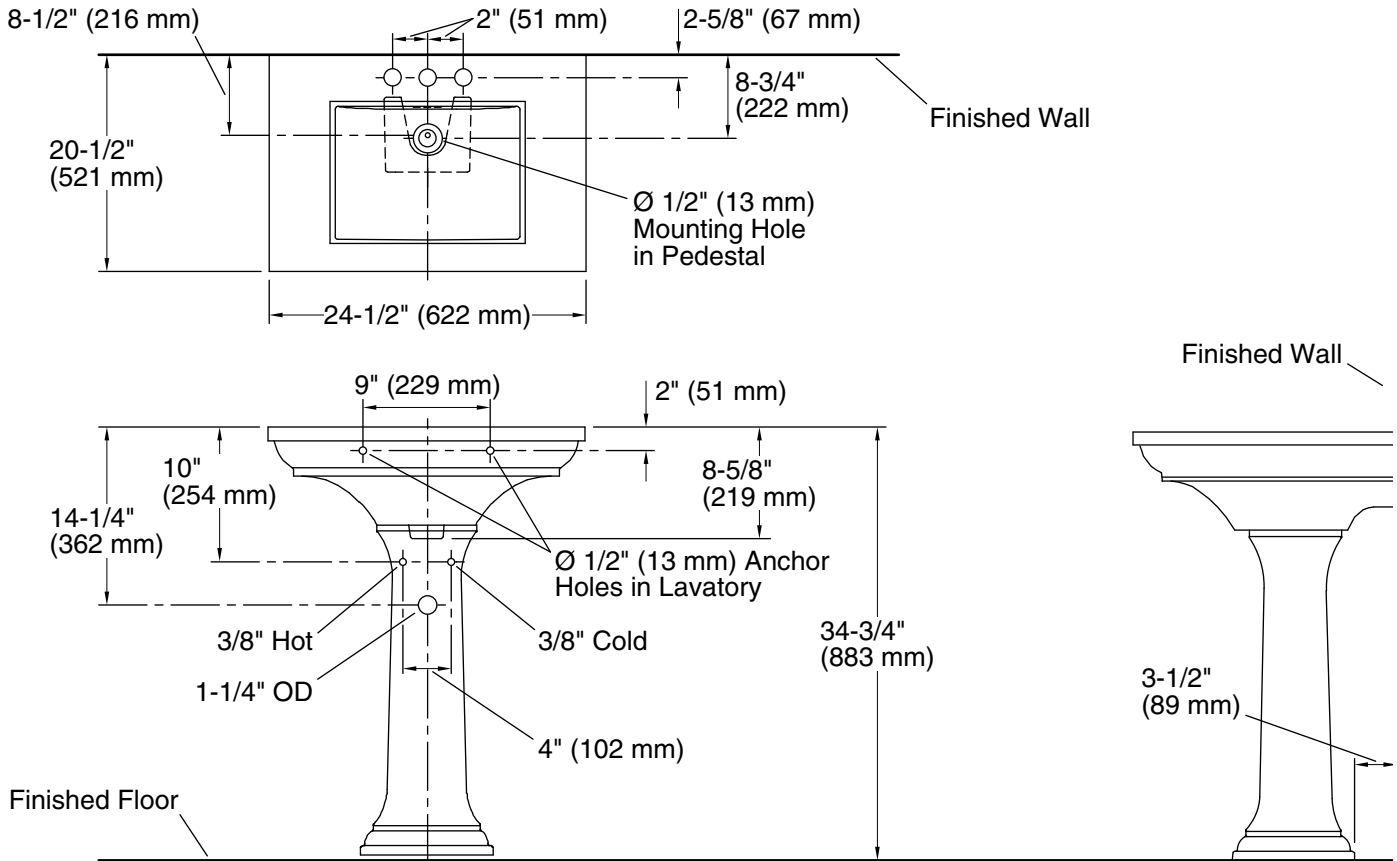

Memoirs® Stately

24-1/2" rectangular pedestal bathroom sink
K-2344-4

Features

- 4" (102 mm) centerset faucet holes
- Elegant rectangular basin
- Overflow drain
- Combination consists of the K-29999-4 basin and the K-2267 pedestal
- Coordinates with other products in the Memoirs collection

Material

- Fireclay

Installation

- Pedestal

Recommended Products/Accessories

- K-7605-P Angle Supply with Stop (pair)
- K-23726 Drain treatment
- K-23725 Cast iron cleaner

Included Components

- K-2267 Bathroom Sink Pedestal
- K-29999-4 24" pedestal/console table bathroom sink

Technical Information

All product dimensions are nominal.

Bowl configuration:	Single
Center(s):	4
Bowl area (Only):	Length: 15-1/2" (394 mm) Width: 11-5/8" (295 mm) Water depth: 5" (127 mm)
With overflow:	Yes
Number of deck holes:	3
Faucet hole spacing:	4" (102 mm)
Faucet hole(s):	1-1/4" (32 mm)
Drain hole:	1-3/4" (44 mm)