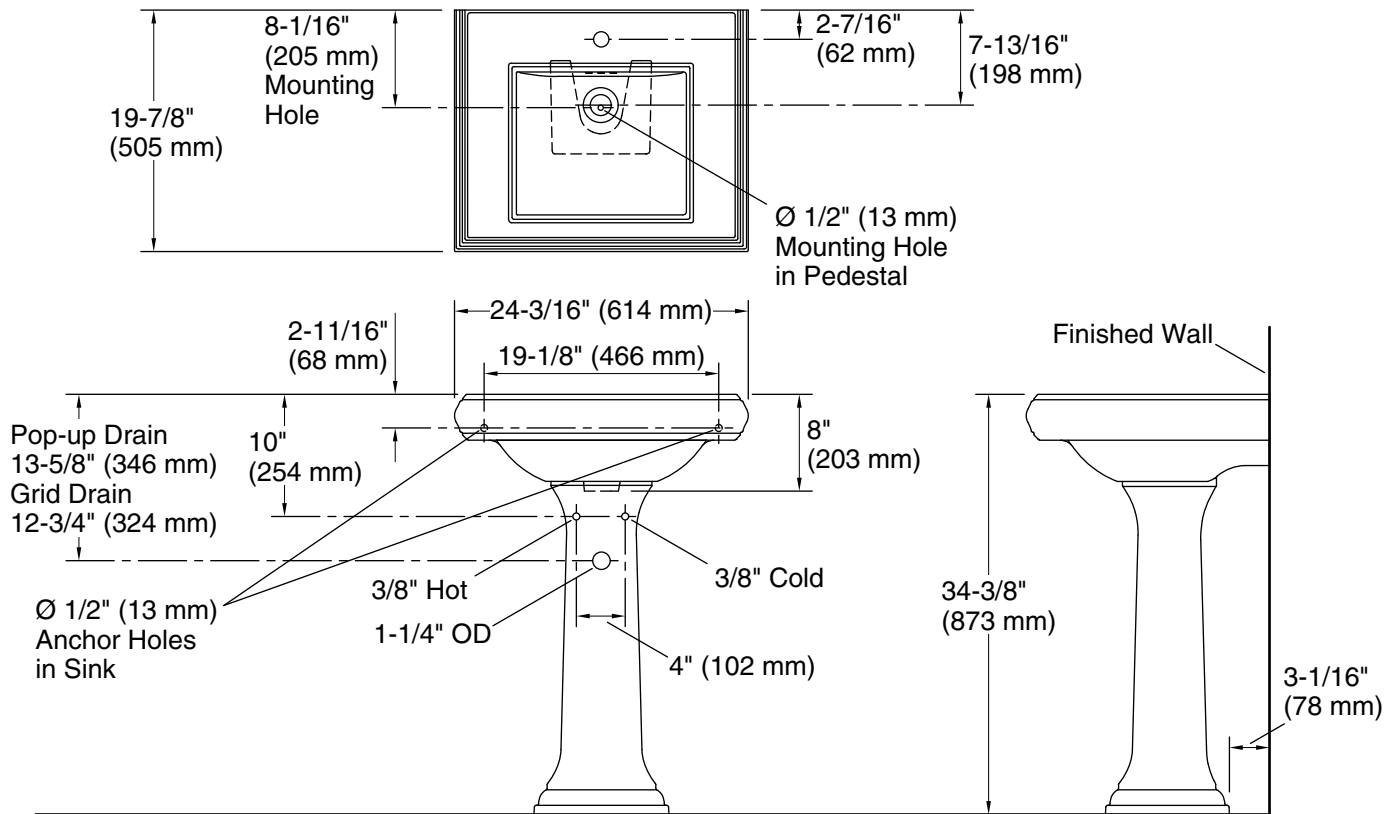

### Technical Information

All product dimensions are nominal.

Bowl configuration:	Single
Bowl area (Only):	Length: 15" (381 mm) Width: 13" (330 mm) Water depth: 4-1/2" (114 mm)
With overflow:	Yes
Number of deck holes:	1
Faucet hole(s):	1-3/8" (35 mm)
Drain hole:	1-3/4" (44 mm)