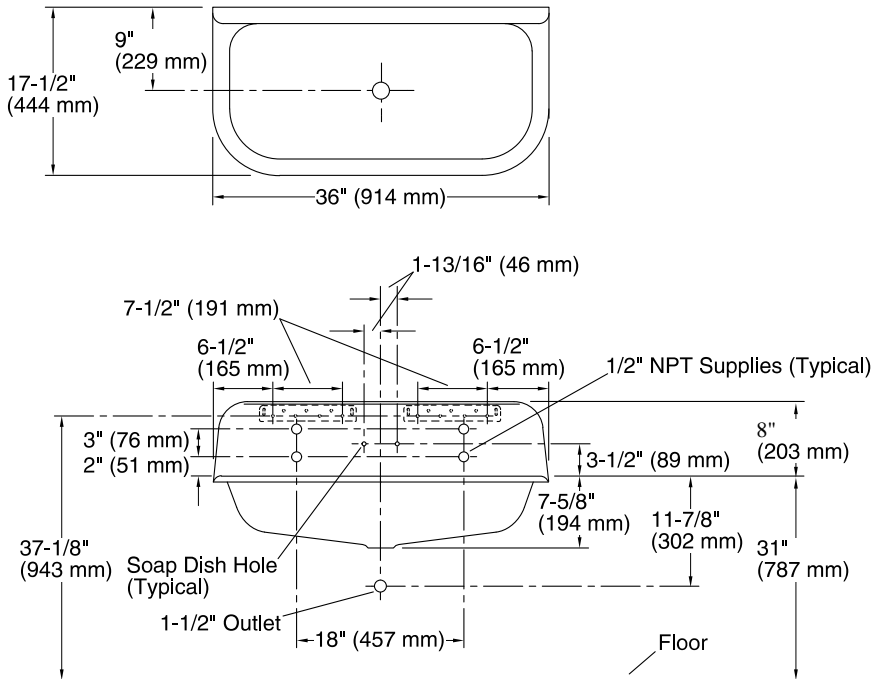

Color	Code	Description
-------	------	-------------

	0	White
---	---	-------

Technical Information

All product dimensions are nominal.

Bowl configuration:	Single
Center(s):	5.5
Min. base cabinet width:	33" (838 mm)
Bowl area (Only):	Length: 32" (813 mm) Width: 14" (356 mm) Water depth: 7" (178 mm)
Number of deck holes:	4
Faucet hole spacing:	5-1/2" (140 mm)
Faucet hole(s):	1-1/2" (38 mm)
Soap/Lotion hole:	5/16" (8 mm)
Drain hole:	2-1/8" (54 mm)