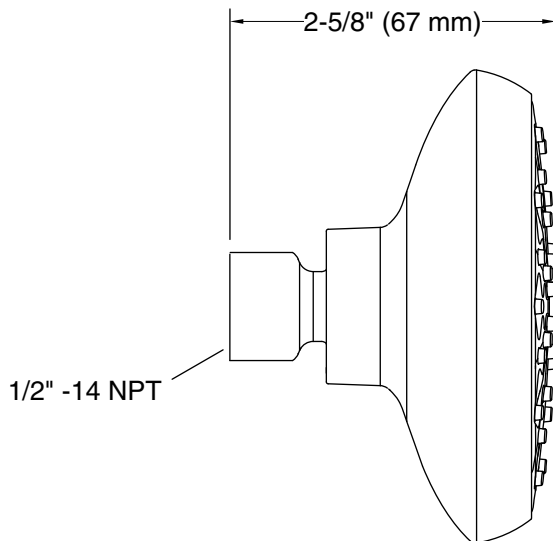

Technical Information

All product dimensions are nominal.

Drain included: No

Showerhead/Body Spray:

Rated maximum flow: 1.5 gal/min (5.7 l/min)

Notes

Install this product according to the installation guide.