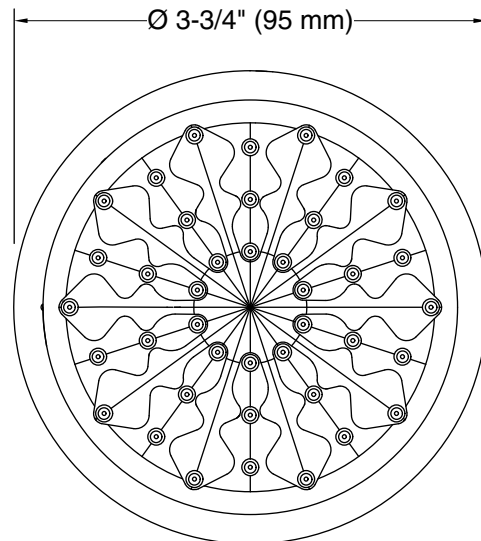

Technical Information

All product dimensions are nominal.

Drain included: No

Showerhead/Body Spray:

Rated maximum flow: 1.5 gal/min (5.7 l/min)

Notes

Install this product according to the installation guide.