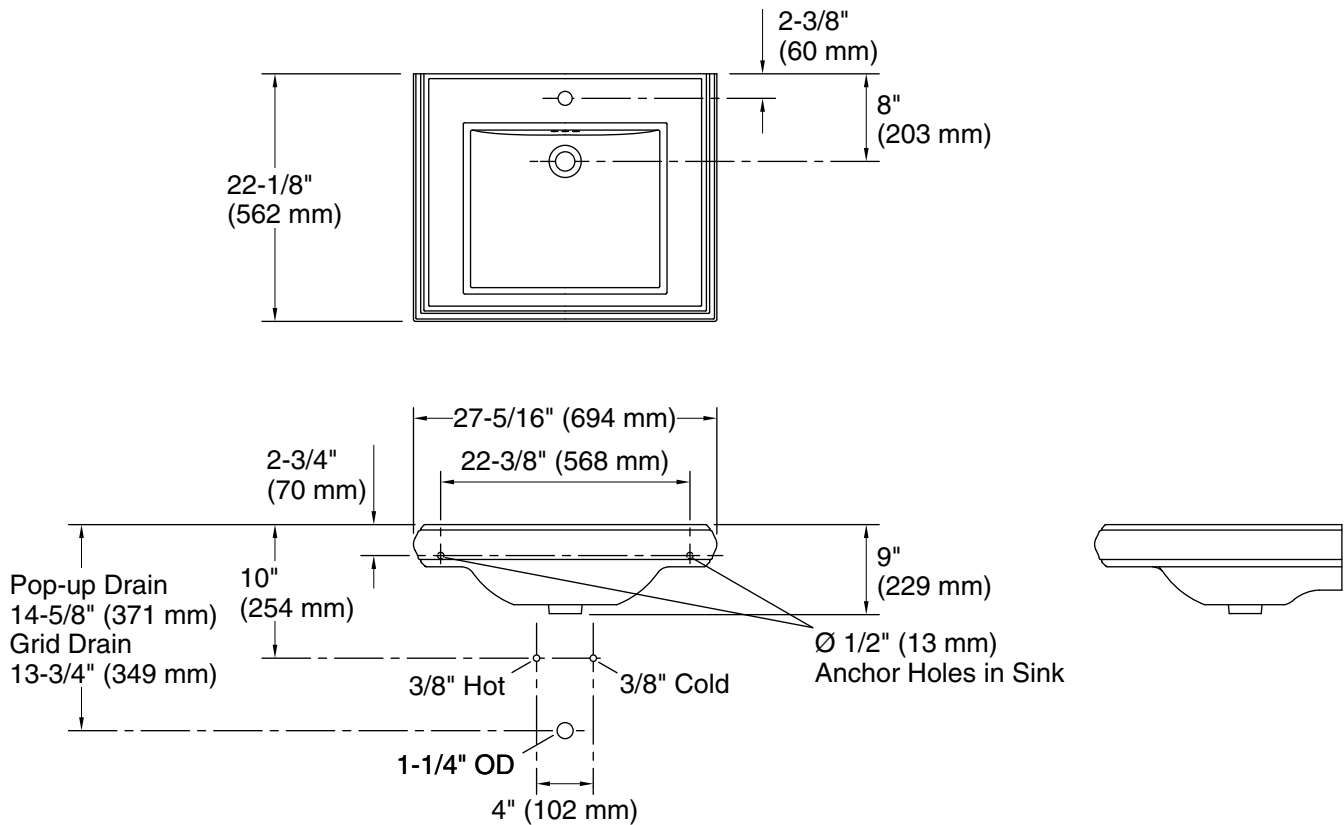

## Technical Information

All product dimensions are nominal.

Bowl configuration:	Single
Bowl area:	Length: 18" (457 mm) Width: 15" (381 mm) Water depth: 5-1/4" (133 mm)
With overflow:	Yes
Number of deck holes:	1
Faucet hole(s):	1-3/8" (35 mm)
Drain hole:	1-3/4" (44 mm)