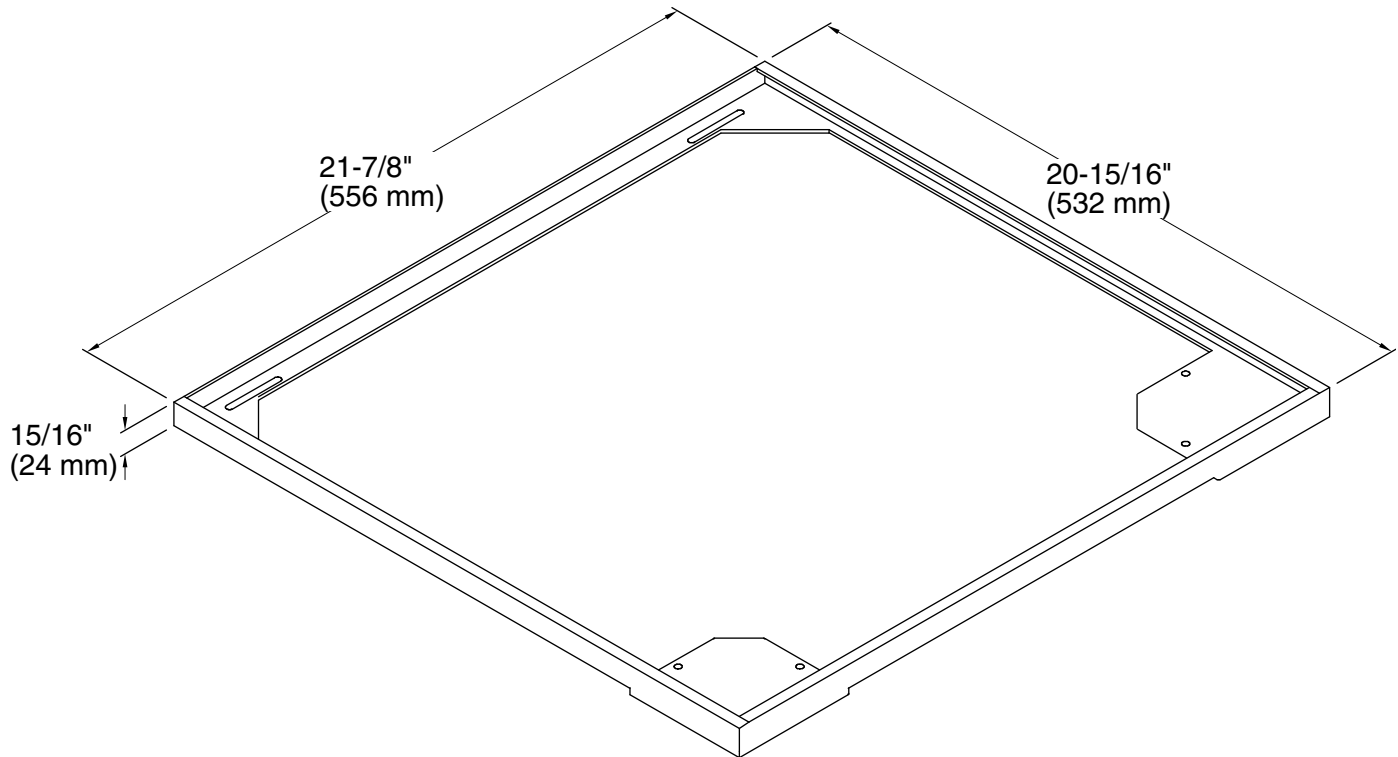

Technical Information

All product dimensions are nominal.

Material: Metal

Notes

Install this product according to the installation guide.