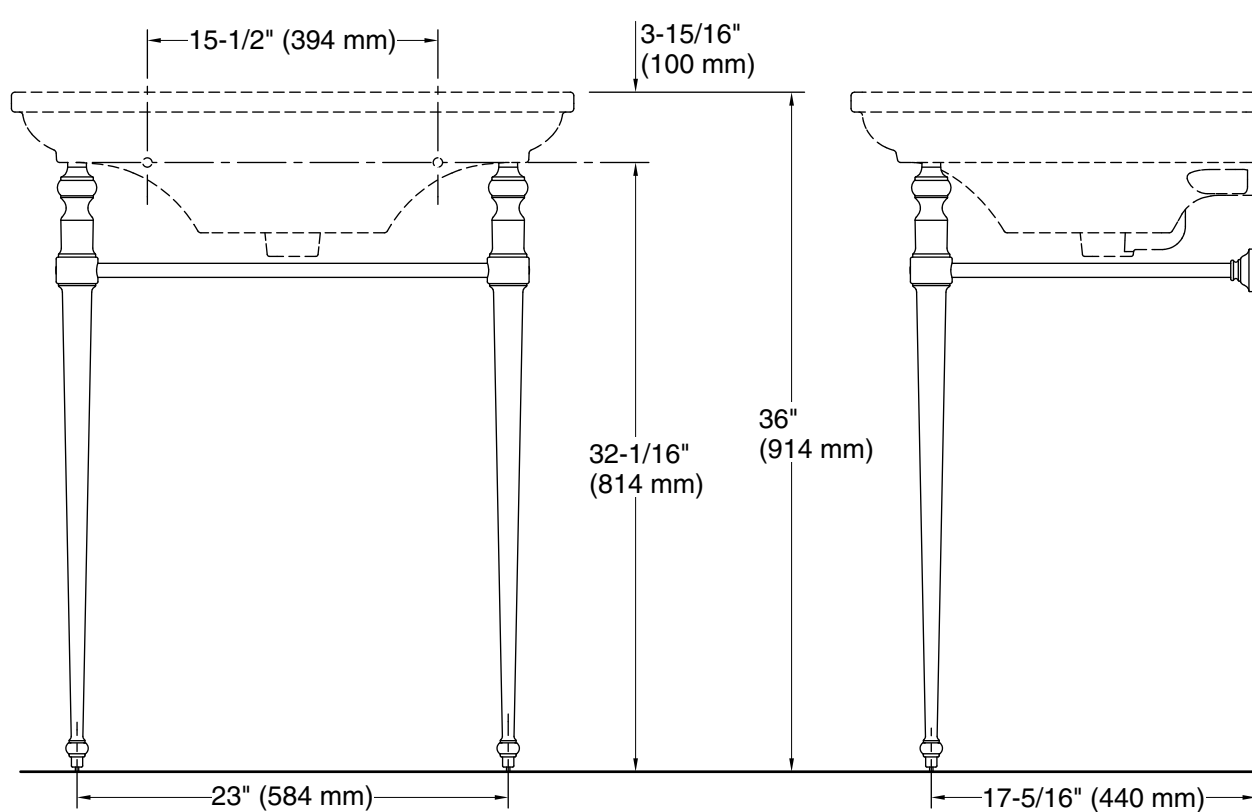

Features

- Set of two legs
- Combines with the K-2269 Memoirs Stately 30" (762 mm) bathroom sink basin for a complete console table solution
- Includes a towel rail
- Integrated leveling feature
- Coordinates with other products in the Memoirs collection

Technical Information

All product dimensions are nominal.

Material: Brass

Notes

Install this product according to the installation instructions.