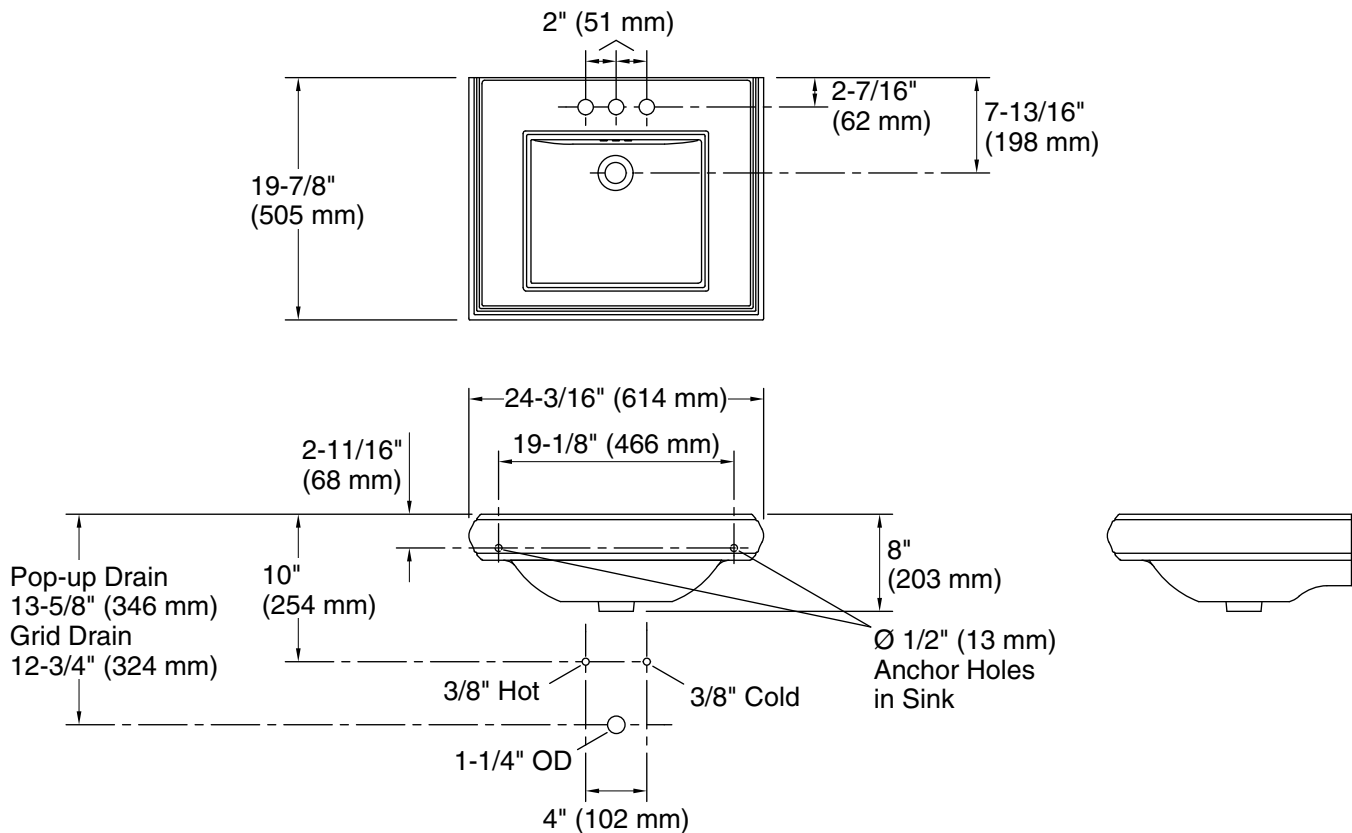

Features

- 4" (102 mm) centerset faucet holes
- Refined rectangular basin
- Overflow drain
- Combines with the K-2267 pedestal to create the K-2238-4 Memoirs pedestal sink
- Combines with the K-30009 Memoirs console table legs to create a complete console table solution
- Coordinates with other products in the Memoirs collection

Technical Information

All product dimensions are nominal.

Bowl configuration:	Single
Center(s):	4
Bowl area:	Length: 15" (381 mm) Width: 13" (330 mm) Water depth: 4-1/2" (114 mm)
With overflow:	Yes
Number of deck holes:	3
Faucet hole spacing:	4" (102 mm)
Faucet hole(s):	1-1/4" (32 mm)
Drain hole:	1-3/4" (44 mm)