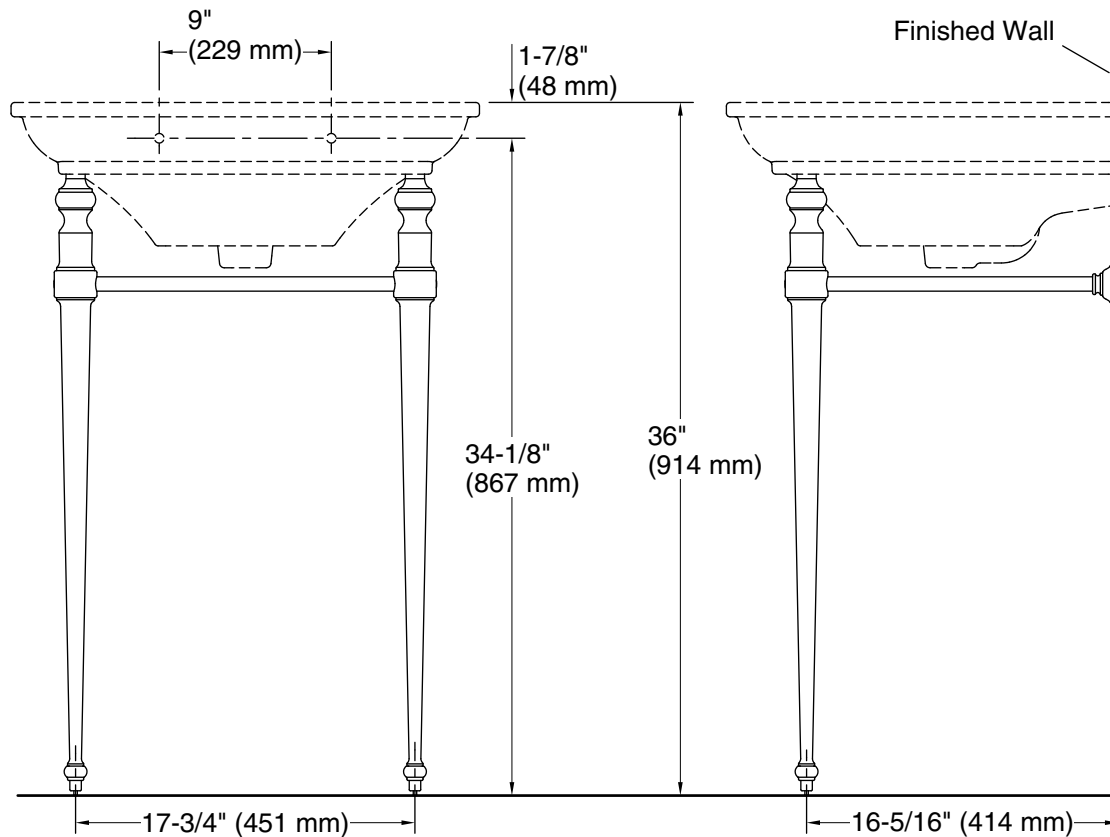

Features

- Set of two legs
- Combines with the K-29999 Memoirs Stately 24" bathroom sink for a complete console table solution
- Includes a towel rail
- Integrated leveling feature
- Coordinates with other products in the Memoirs collection

Material

- Solid brass

Required Products/Accessories

K-29999-1 24" pedestal/console table bathroom sink

or

K-29999-4 24" pedestal/console table bathroom sink

or

K-29999-8 24" pedestal/console table bathroom sink

Color	Code	Description
	CP	Polished Chrome
	BN	Vibrant® Brushed Nickel
	BV	Vibrant® Brushed Bronze
	2BZ	Oil-Rubbed Bronze

Technical Information

All product dimensions are nominal.

Material: Brass

Notes

Install this product according to the installation instructions.