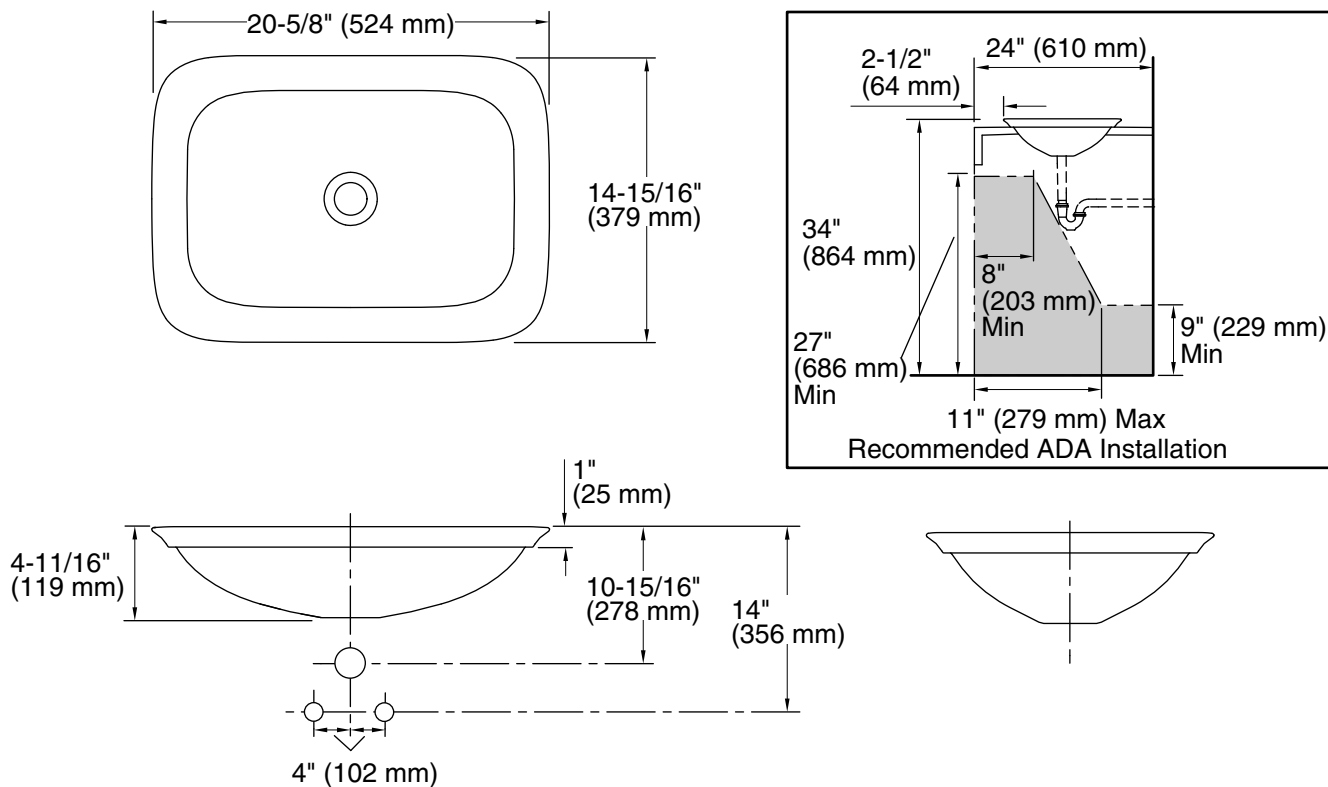

	B11	Ice
---	-----	-----

Technical Information

All product dimensions are nominal.

Bowl area (Only):	Length: 20-1/8" (511 mm)
	Width: 14-3/8" (366 mm)
	Bowl depth: 3-7/8" (99 mm)
With overflow:	No
Template:	1190263-7, not required, included