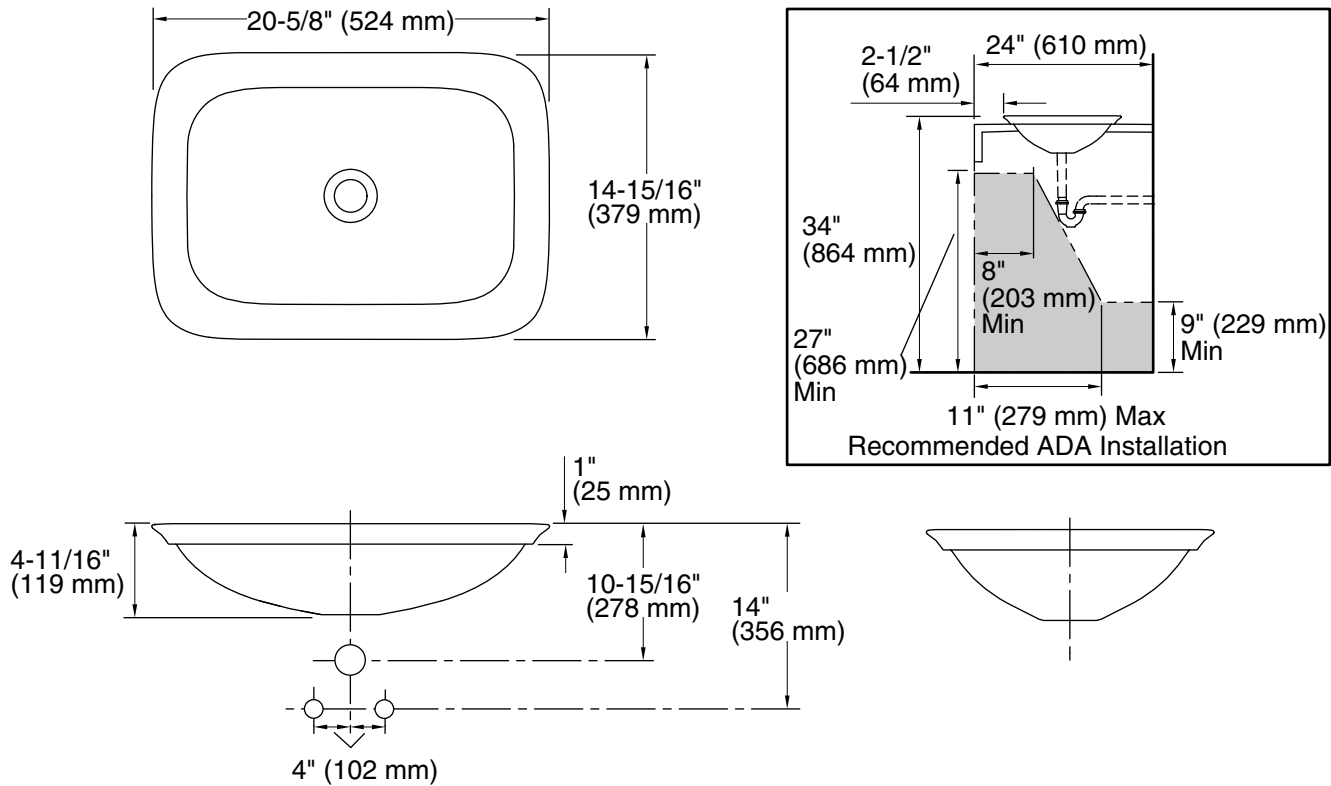

	B11	Ice
---	-----	-----

Technical Information

All product dimensions are nominal.

Bowl area (Only):	Length: 20-1/8" (511 mm)
	Width: 14-3/8" (366 mm)
	Bowl depth: 3-7/8" (99 mm)
With overflow:	No
Template:	1190263-7, not required, included