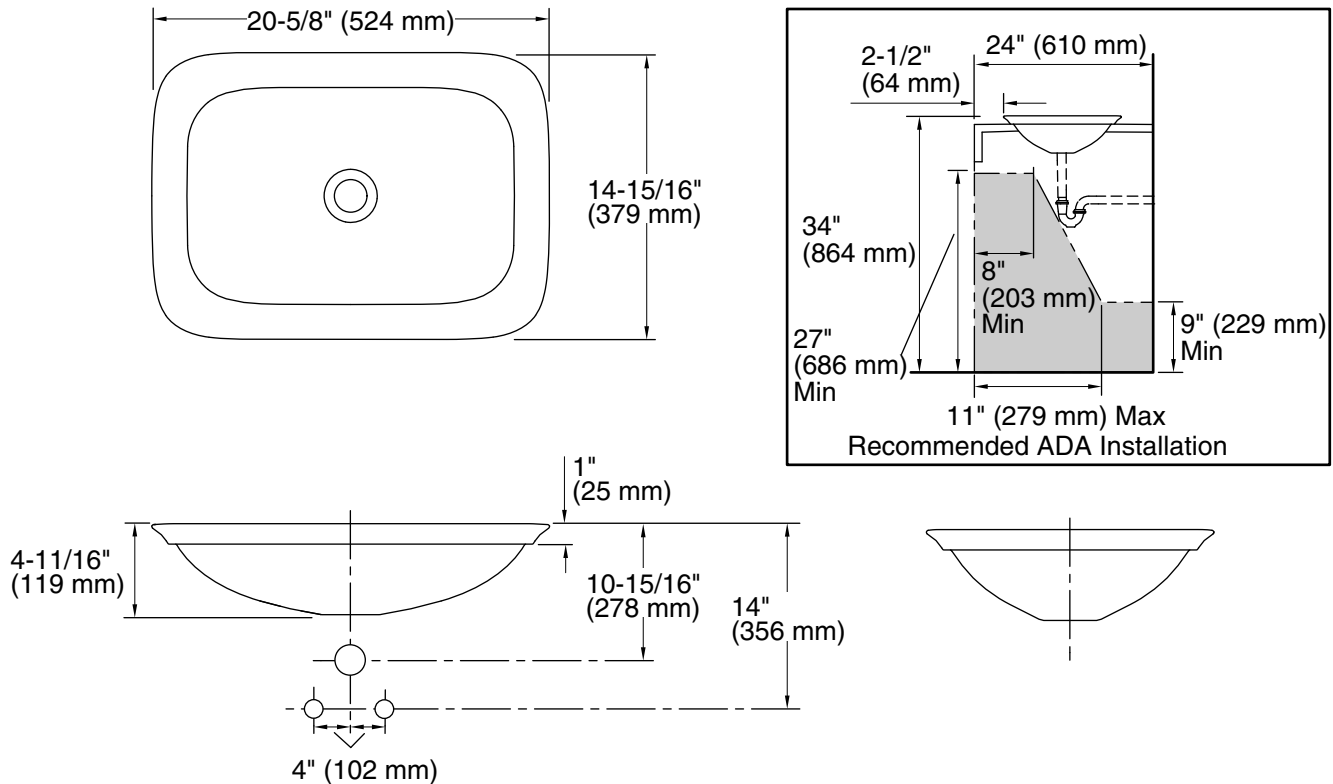

	B11	Ice
---	-----	-----

Technical Information

All product dimensions are nominal.

Bowl area (Only):	Length: 20-1/8" (511 mm)
	Width: 14-3/8" (366 mm)
	Bowl depth: 3-7/8" (99 mm)
With overflow:	No
Template:	1190263-7, not required, included