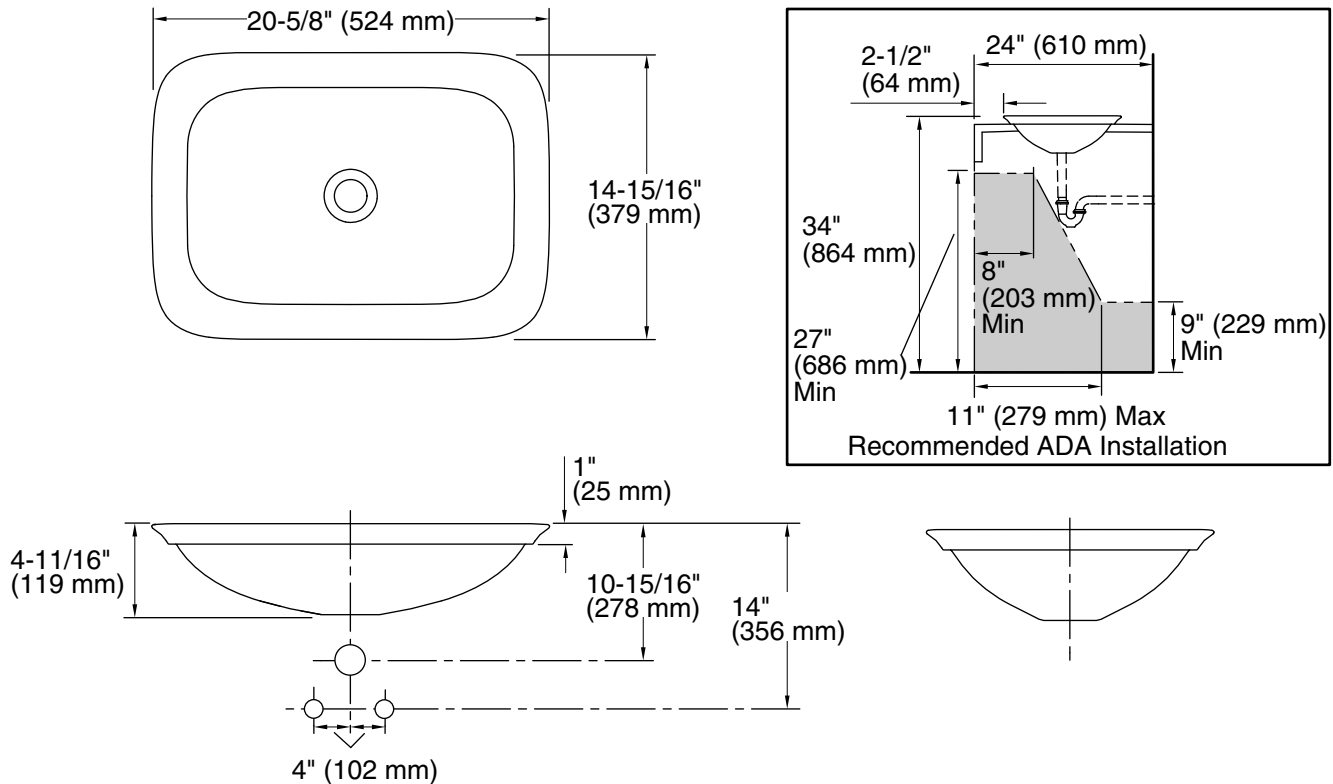

## Technical Information

All product dimensions are nominal.

Bowl area (Only):	Length: 20-1/8" (511 mm)
	Width: 14-3/8" (366 mm)
	Bowl depth: 3-7/8" (99 mm)
With overflow:	No
Template:	1190263-7, not required, included