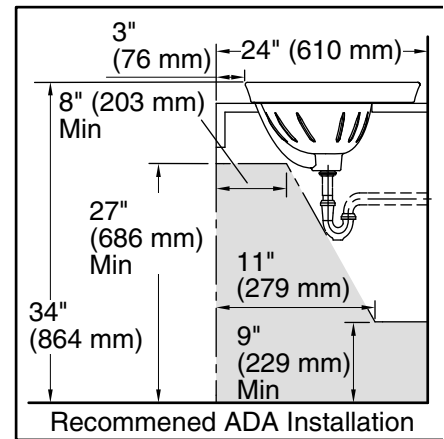

Features

- 4" (102 mm) centerset faucet holes
- Oval basin
- Overflow drain
- Coordinates with other products in the Serif collection

Material

- Vitreous china

Installation

- Drop-in

Recommended Products/Accessories

Available Colors/Finishes

Color tiles intended for reference only.

Color Code Description

	0	White
	96	Biscuit

Technical Information

All product dimensions are nominal.

Bowl configuration:	Single
Center(s):	4
Bowl area (Only):	Length: 16-7/8" (429 mm) Width: 10-1/8" (257 mm) Water depth: 4-7/8" (124 mm)
With overflow:	Yes
Number of deck holes:	3
Faucet hole spacing:	4" (102 mm)
Faucet hole(s):	1-1/4" (32 mm)
Drain hole:	1-3/4" (44 mm)
Template:	1014189-7, required, included