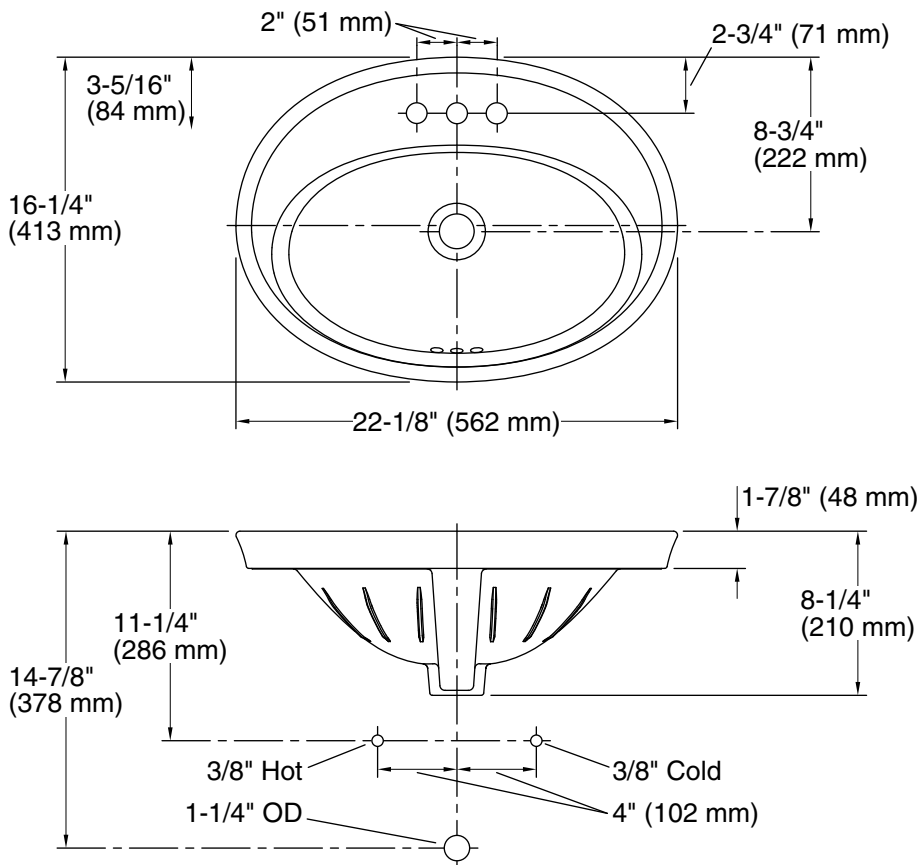

Features

- 4" (102 mm) centerset faucet holes
- Oval basin
- Overflow drain
- Coordinates with other products in the Serif collection

Material

- Vitreous china

Installation

- Drop-in

Recommended Products/Accessories

Available Colors/Finishes

Color tiles intended for reference only.

Color Code Description

	0	White
	96	Biscuit

Technical Information

All product dimensions are nominal.

Bowl configuration:	Single
Center(s):	4
Bowl area (Only):	Length: 16-7/8" (429 mm) Width: 10-1/8" (257 mm) Water depth: 4-7/8" (124 mm)
With overflow:	Yes
Number of deck holes:	3
Faucet hole spacing:	4" (102 mm)
Faucet hole(s):	1-1/4" (32 mm)
Drain hole:	1-3/4" (44 mm)
Template:	1014189-7, required, included