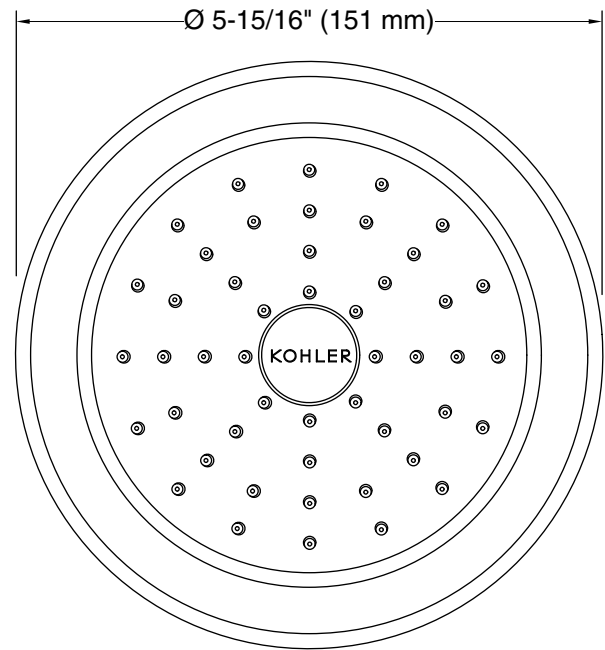

Technical Information

All product dimensions are nominal.

Showerhead/Body Spray:

Rated maximum flow: 1.75 gal/min (6.6 l/min)
Pressure: 80 psi (5.5 bar)

Notes

For use with automatic compensating valves rated at 1.4 gal/min (5.3 l/min) or less.

Install this product according to the installation instructions.