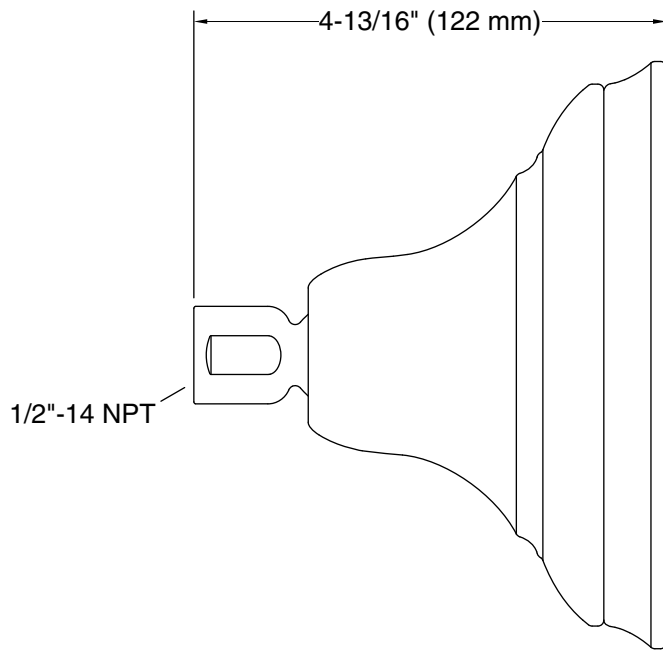

### Features

- Single-function showerhead with 48 nozzle 5-15/16" (151 mm) diameter sprayface
- Optimized sprayface for maximum performance
- MasterClean™ sprayface features an easy-to-clean surface that withstands mineral buildup
- Complements Bancroft faucets and accessories
- 1.75 gpm (6.6 lpm) maximum flow rate

### Technical Information

All product dimensions are nominal.