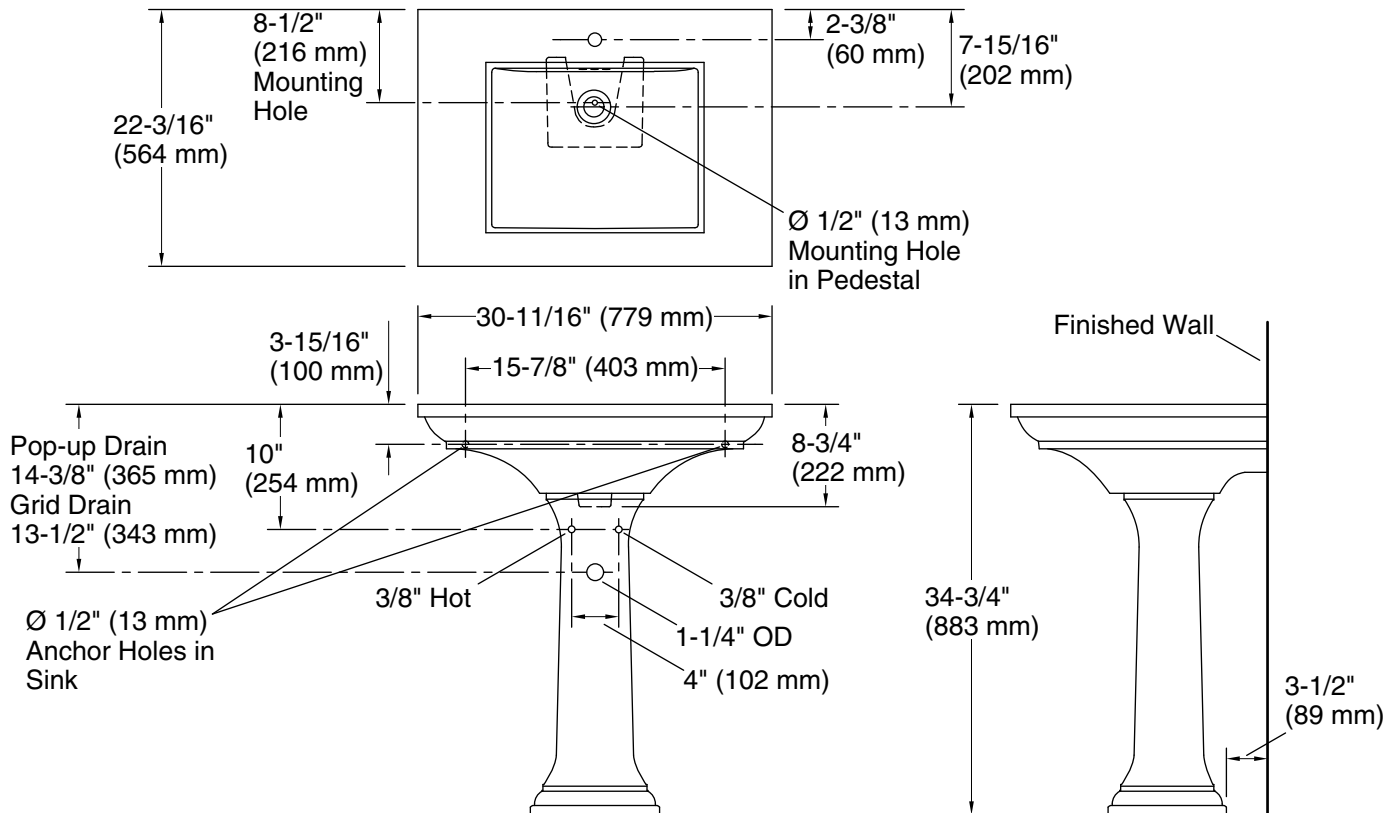

THE BOLD LOOK
OF **KOHLER**®

Technical Information

All product dimensions are nominal.

Bowl configuration:	Single
Bowl area (Only):	Length: 19" (483 mm) Width: 14" (356 mm) Water depth: 5-1/2" (140 mm)
With overflow:	Yes
Number of deck holes:	1
Faucet hole(s):	1-3/8" (35 mm)
Drain hole:	1-3/4" (44 mm)