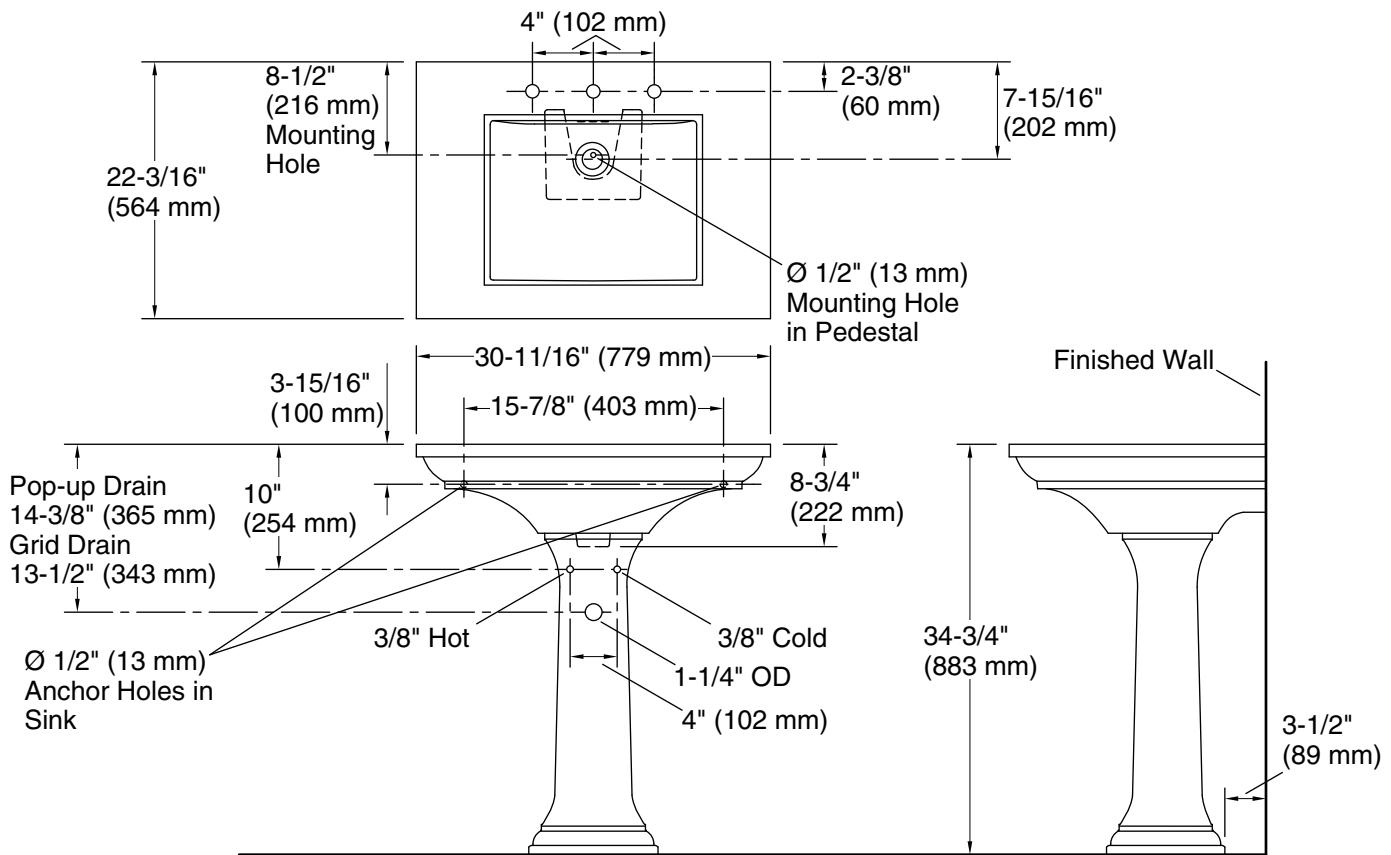

### Technical Information

All product dimensions are nominal.

Bowl configuration:	Single
Center(s):	8
Bowl area (Only):	Length: 19" (483 mm) Width: 14" (356 mm) Water depth: 5-1/2" (140 mm)
With overflow:	Yes
Number of deck holes:	3
Faucet hole spacing:	8" (203 mm)
Faucet hole(s):	1-3/8" (35 mm)
Drain hole:	1-3/4" (44 mm)