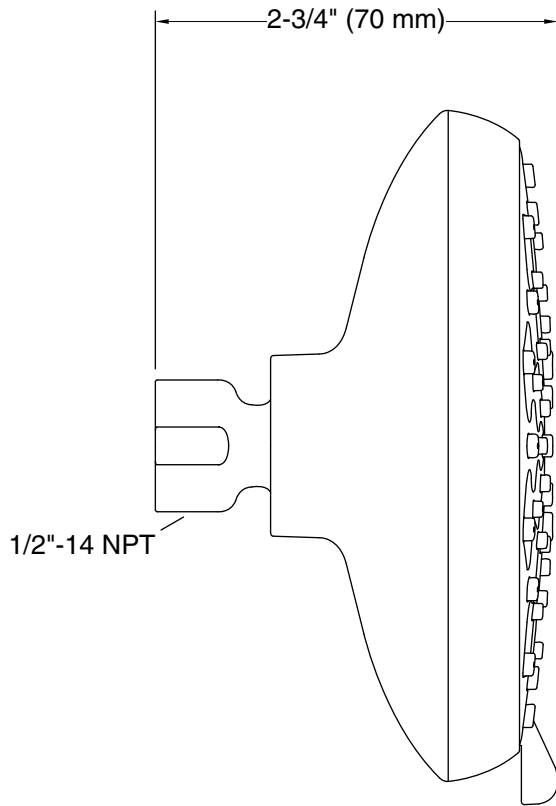

Color tiles intended for reference only.

Color	Code	Description
-------	------	-------------

	CP	Polished Chrome
---	----	-----------------

Technical Information

All product dimensions are nominal.

Showerhead/Body Spray: