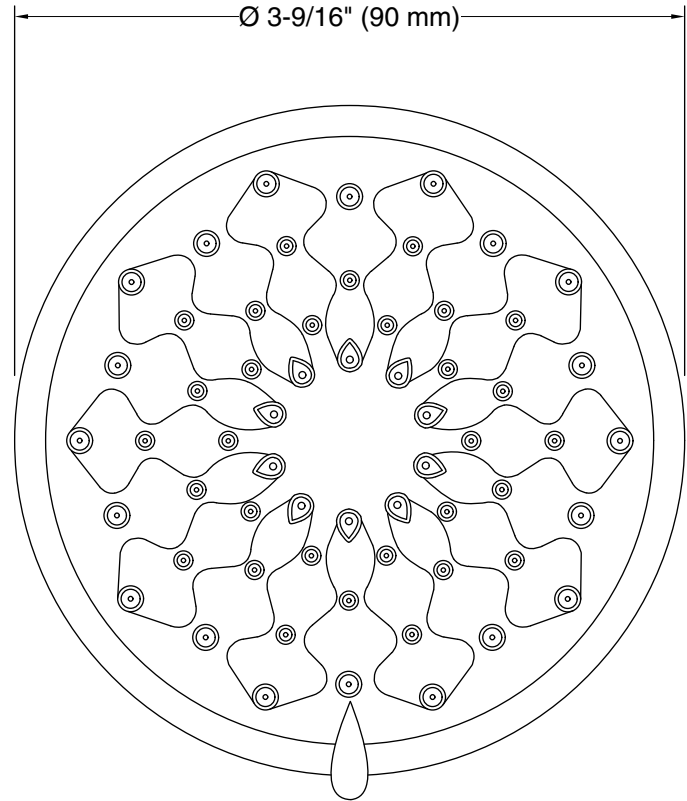

Features

- Showerhead features transitional nature-inspired design
- Advanced spray engine provides three alternate experiences: wide coverage, intense drenching, and targeted spray
- Wide coverage spray produces an encompassing spray for everyday use
- Intense drenching spray delivers a forceful spray ideal for rinsing shampoo from hair
- Targeted spray is a focused stream for targeting sore muscles or use as a utility spray
- Simple thumb tab smoothly transitions between sprays
- Spray nozzles cover full area of sprayhead
- MasterClean™ sprayface features an easy-to-clean surface that withstands mineral buildup
- 1.5 gpm (5.7 lpm) maximum flow rate
- 1/2" NPT connection
- This product can help a building earn Water Efficiency points in LEED® Green Building Rating System

Color tiles intended for reference only.

Color	Code	Description
-------	------	-------------

	CP	Polished Chrome
---	----	-----------------

Technical Information

All product dimensions are nominal.

Showerhead/Body Spray: