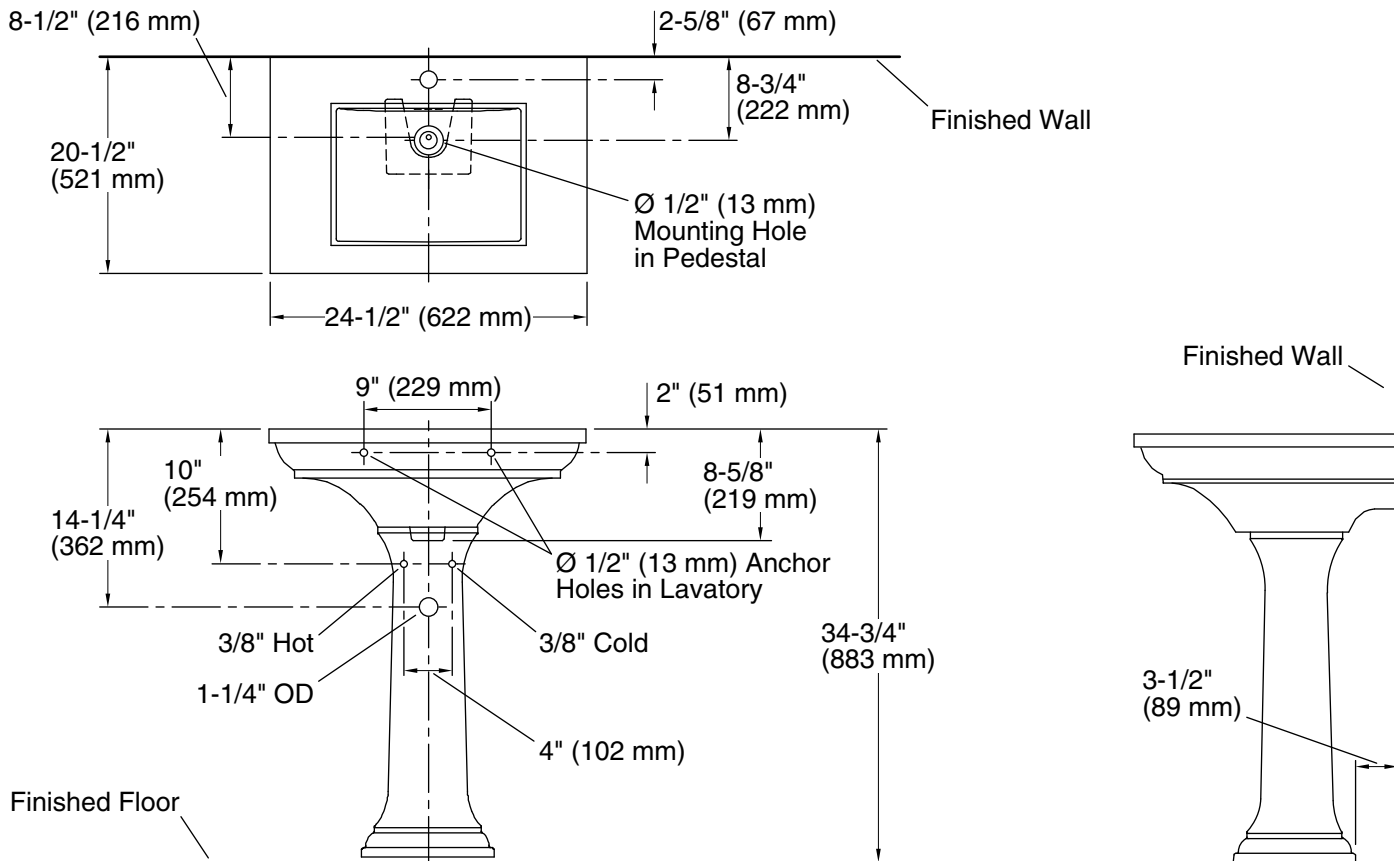

Memoirs® Stately

24-1/2" rectangular pedestal bathroom sink
K-2344-1

Features

- Single faucet hole
- Elegant rectangular basin
- Overflow drain
- Combination consists of the K-29999-1 basin and the K-2267 pedestal
- Coordinates with other products in the Memoirs collection

Material

- Fireclay

Installation

- Pedestal

Recommended Products/Accessories

- K-7605-P Angle Supply with Stop (pair)
- K-23726 Drain treatment
- K-23725 Cast iron cleaner

Included Components

- K-2267 Bathroom Sink Pedestal
- K-29999-1 24" pedestal/console table bathroom sink

Technical Information

All product dimensions are nominal.

Bowl configuration: Single

Bowl area (Only): Length: 15-1/2" (394 mm)
Width: 11-5/8" (295 mm)
Water depth: 5" (127 mm)

With overflow: Yes

Number of deck holes: 1

Faucet hole(s): 1-3/8" (35 mm)

Drain hole: 1-3/4" (44 mm)

Notes

Install this product according to the installation instructions.