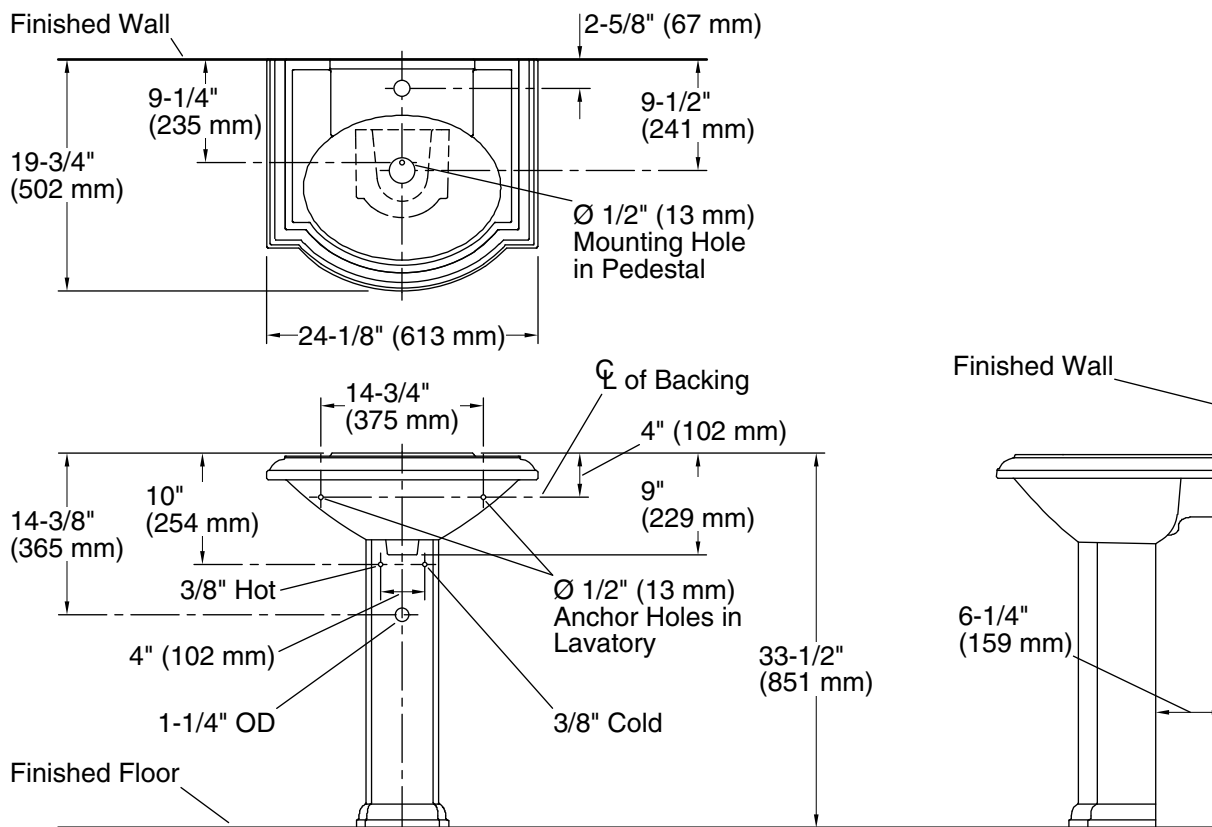

**Devonshire®**  
24-1/4" rectangular pedestal bathroom sink  
**K-2286-1**

**Features**

- Single faucet hole
- Oval basin
- Overflow drain
- Combination consists of the K-2287-1 basin and the K-2288 pedestal
- Coordinates with other products in the Devonshire collection

**Optional Products/Accessories**

- 1041816 Hardware kit, Hollow Wall

**Included Components**

- K-2287-1 24-1/4" rectangular pedestal bathroom sink
- K-2288 Bathroom Sink Pedestal
- 52204 Mounting Bag for Pedestal Lavatory
- 63069 Leveling Pads

## Technical Information

All product dimensions are nominal.

Bowl configuration:	Single
Bowl area:	Length: 17" (432 mm) Width: 12" (305 mm) Water depth: 4-7/8" (124 mm)
With overflow:	Yes
Number of deck holes:	1
Faucet hole(s):	1-3/8" (35 mm)
Drain hole:	1-3/4" (44 mm)