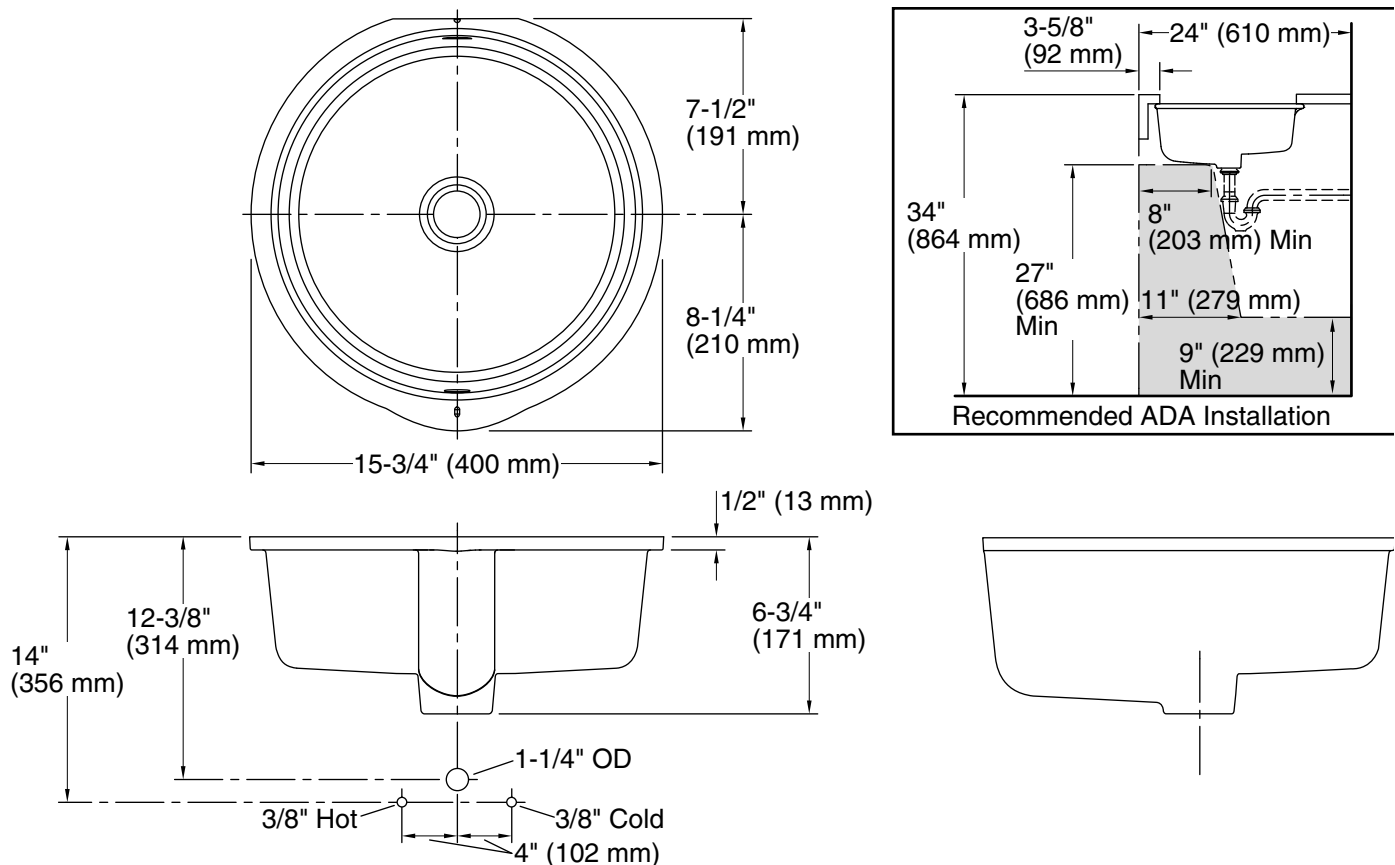

Features

- Geometric circular basin with vertical sides
- Overflow drain
- No faucet holes; requires wall- or counter-mount faucet
- 13-3/4" (349 mm) diameter

Material

- Vitreous china

Installation

- Undermount

Technical Information

All product dimensions are nominal.

Bowl configuration:	Single
Bowl area (Only):	Length: 13-3/4" (349 mm) Width: 13-3/4" (349 mm) Bowl depth: 5-1/16" (128 mm) Water depth: 3-1/8" (79 mm)
Drain hole:	1-3/4" (44 mm)
Template:	1109224-7, required, not included