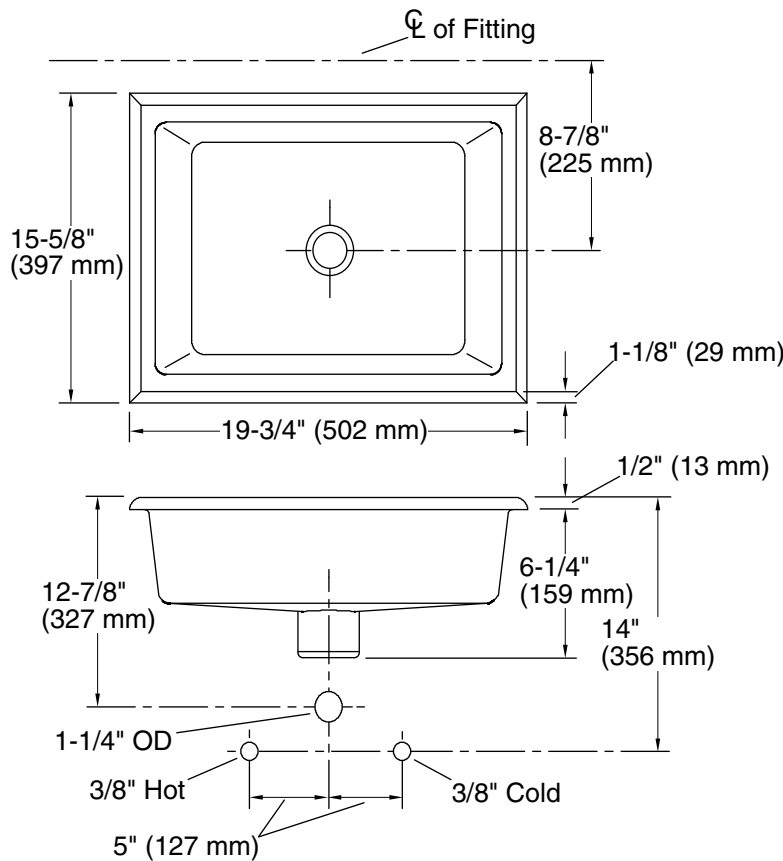

## Technical Information

All product dimensions are nominal.

- Bowl configuration: Single
- Bowl area (Only): Length: 17" (432 mm)  
Width: 13" (330 mm)  
Water depth: 4-1/2" (114 mm)
- With overflow: No
- Drain hole: 1-3/4" (44 mm)
- Template: 1006809-7, required, not included