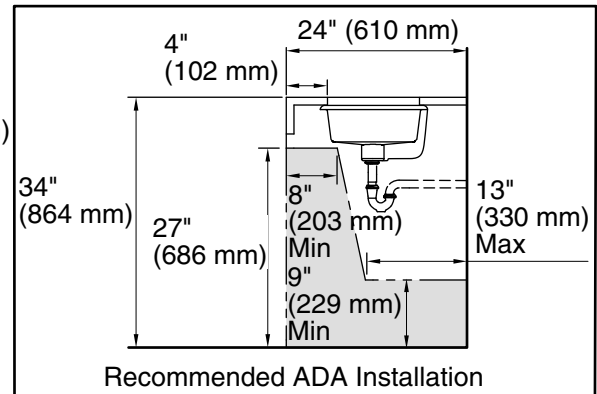

## Technical Information

All product dimensions are nominal.

- Bowl configuration: Single
- Bowl area (Only): Length: 17" (432 mm)  
Width: 13" (330 mm)  
Water depth: 4-1/2" (114 mm)
- With overflow: No
- Drain hole: 1-3/4" (44 mm)
- Template: 1006809-7, required, not included