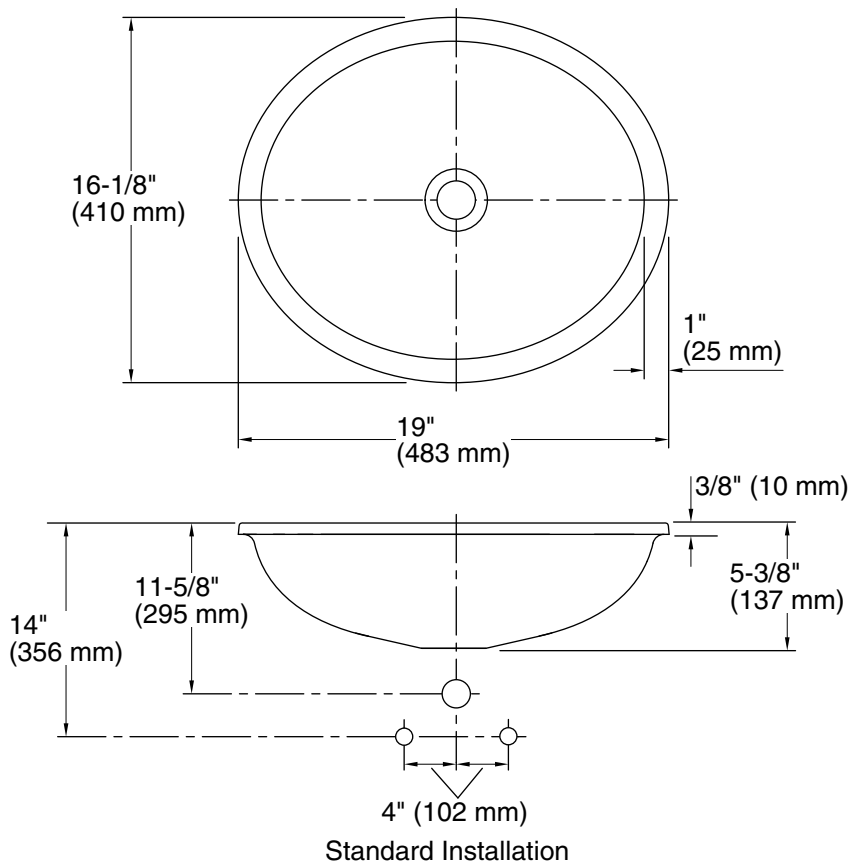

## Technical Information

All product dimensions are nominal.

Bowl configuration:	Single
Bowl area (Only):	Length: 17-3/16" (437 mm) Width: 14-3/16" (360 mm) Bowl depth: 4-3/4" (121 mm) Water depth: 4-3/4" (121 mm)
With overflow:	No
Drain hole:	1-3/4" (44 mm)
Template:	1151011-7, required, included