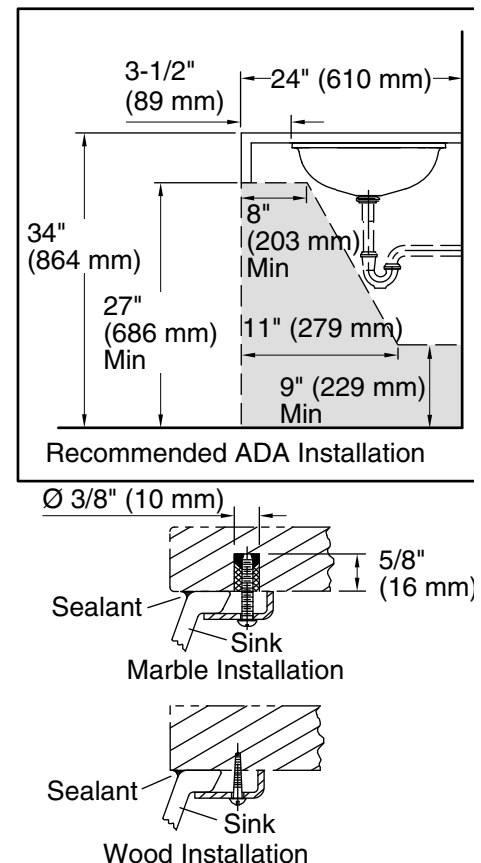

## Technical Information

All product dimensions are nominal.

Bowl configuration:	Single
Bowl area (Only):	Length: 17-3/16" (437 mm) Width: 14-3/16" (360 mm) Bowl depth: 4-3/4" (121 mm) Water depth: 4-3/4" (121 mm)
With overflow:	No
Drain hole:	1-3/4" (44 mm)
Template:	1151011-7, required, included